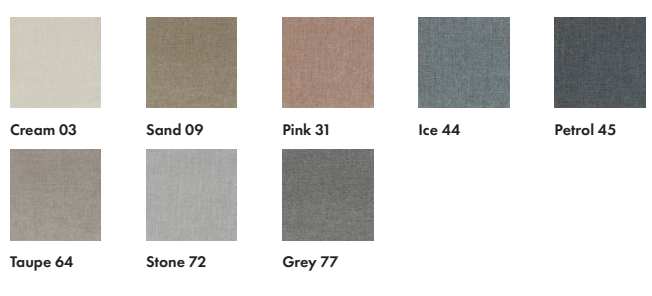

Fabric/Leather 2023

Price group B

Evita 991373

Composition: 54,9% polyester,
38,5% acrylic, 6,6% viscose

Martindale: 25 000

Lightfastness: 5-6

Pilling: 4

Price group: B

Note: Oeko-Tex® 1505024

Care Instructions

Laura 991464

Composition: 100% polyester

Martindale: 50 000

Lightfastness: 5

Pilling: 5

Price group: B

Care Instructions