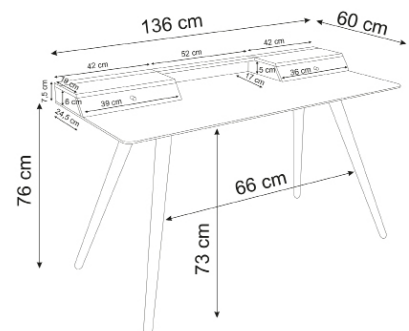

Stick desk

No 708136

Desk with removable tray drawer, cable flap and solid wood legs. Drawerfronts are standard wood front - tabletop can be chosen in veneer, or laminate and linoleum colors.

L 136 D 60 H 76 cm.