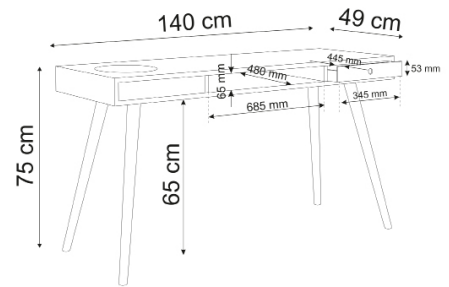

L 140 D 49 H 75 cm.

Stick desk

No 708136

Desk with removable tray drawer, cable flap and solid wood legs. Drawerfronts are standard wood front - tabletop can be chosen in veneer, or laminate and linoleum colors.