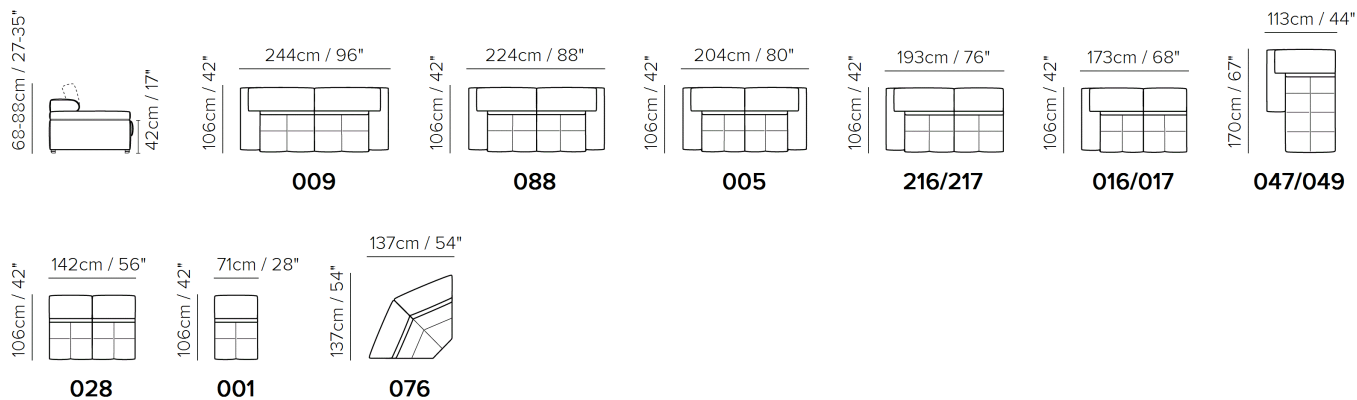

SCHEMATICS