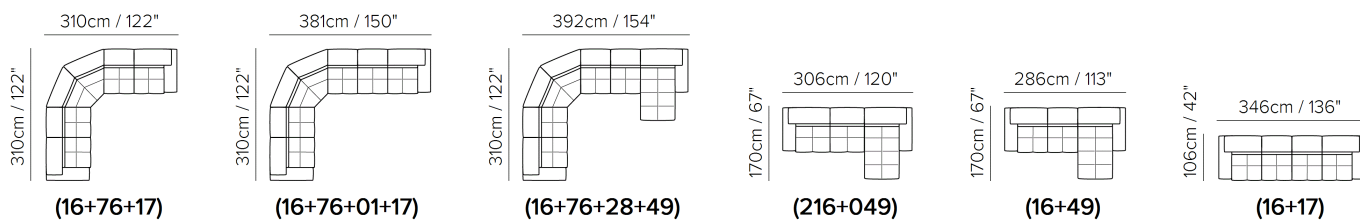

COMPOSITION EXAMPLES