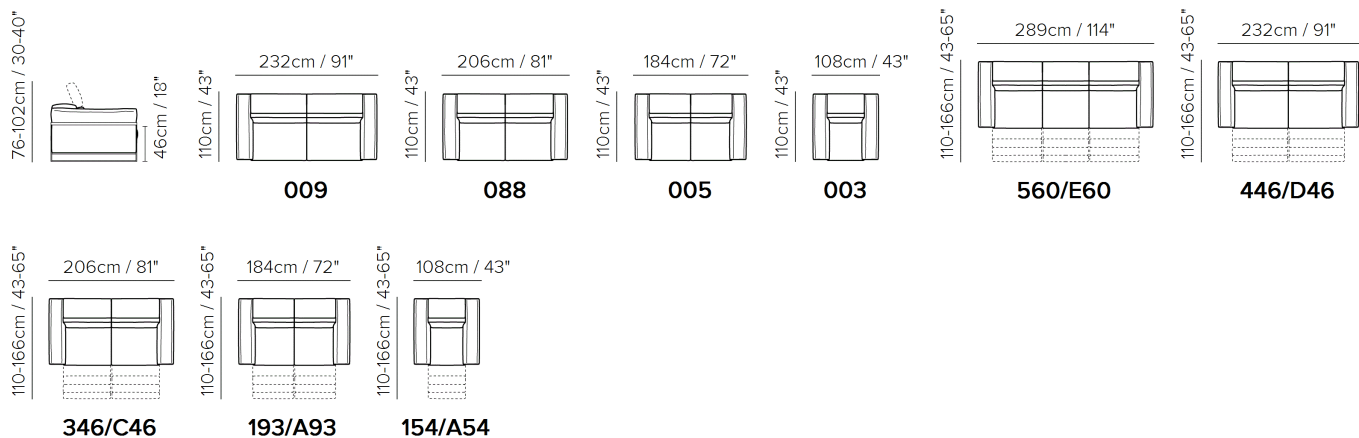

■ Vers. 446

■ Vers. 446

■ Vers. 446

SCHEMATICS

TECHNICAL INFORMATION

| | | | | | | | |
|--|-----------------|--|--|---|--|--------------------------------------|--|
|  | COVERING | Leather <input checked="" type="checkbox"/> | | | | | |
|  | LEGS | Wood <input type="checkbox"/> | Metal <input checked="" type="checkbox"/> | Plastic <input type="checkbox"/> | Castors <input type="checkbox"/> | Upholstered <input type="checkbox"/> | |
|  | FILLING | Arms | <input type="checkbox"/> Fiber <input checked="" type="checkbox"/> Foam <input type="checkbox"/> Feather/Fiber Mix <input type="checkbox"/> Feather | Seat cushion | <input type="checkbox"/> Fiber <input checked="" type="checkbox"/> Foam <input type="checkbox"/> Feather/Fiber Mix <input type="checkbox"/> Feather | Back cushion | <input type="checkbox"/> Fiber <input checked="" type="checkbox"/> Foam <input type="checkbox"/> Feather/Fiber Mix <input type="checkbox"/> Feather |
|  | COMFORT | Standard Comfort <input checked="" type="checkbox"/> | Firm Comfort <input checked="" type="checkbox"/> | | | | |
|  | FUNCTION | Bed <input type="checkbox"/> | Electric motion <input checked="" type="checkbox"/> | Motion <input checked="" type="checkbox"/> | Recliner <input checked="" type="checkbox"/> | Sliding <input type="checkbox"/> | |
|  | OPTIONS | Nails <input type="checkbox"/> | Removable <input type="checkbox"/> | Contrast Stitching <input type="checkbox"/> | | | |

NOTES

- Tight Back Cushion (the back cushions of the models are fixed to the frame)
- Wood Frame
- With Feet Assembled (the model will be loaded with feet already mounted on the sofa)
- Plastic Wrap (the model will be wrapped in a plastic bag)
- Feet available in metal finishings 75 (Glazed Nickel) / 78 (Black Chrome)
- Feet height 11,0 cm