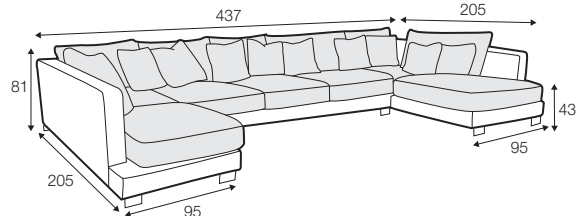

LUX lux

FC fixed

LCV loose with velcro

modular system

All elements are also available without deco cushions.
All drawings shown height with leg no. 84 H-80.

armchair

footstool 90x80

2 seater

3 seater divided

4 seater divided

set 1

divan left + 2 seater without armrests + divan right

set 2

divan left + 4 seater without armrests + divan right

set 3 right / or left

2 seater left / or right + divan right / or left

set 4 right / or left

4 seater divided left / or right + divan right / or left

set 5

2 seater left + corner 90° + 2 seater right

example without cushions
3 seater divided

modular system

elements of the modular system

2 seater left / or right

2 seater without armrests

4 seater divided left / or right

4 seater divided without armrests

divan right / or left

corner 90°

extra dimensions

depth of seat