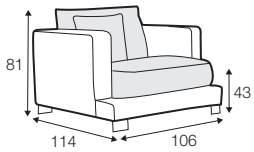

LUX lux

FC fixed

LCV loose with velcro

modular system

All elements are also available without deco cushions.
All drawings shown height with leg no. 84 H-80.

armchair

footstool 90x80

2 seater

3 seater divided

4 seater divided

set 1

divan left + 2 seater without armrests + divan right

set 2

divan left + 4 seater without armrests + divan right

set 3 right / or left

2 seater left / or right + divan right / or left

2 seater left / or right

2 seater without armrests

4 seater divided left / or right

4 seater divided without armrests

divan right / or left

corner 90°

extra dimensions

depth of seat