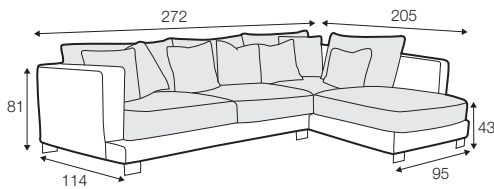

LUX lux

FC fixed

LCV loose with velcro

modular system

All elements are also available without deco cushions.
All drawings shown height with leg no. 84 H-80.

armchair

footstool 90x80

2 seater

3 seater divided

4 seater divided

set 1

divan left + 2 seater without armrests + divan right

set 2

divan left + 4 seater without armrests + divan right

set 3 right / or left

2 seater left / or right + divan right / or left

set 4 right / or left

4 seater divided left / or right + divan right / or left

set 5

2 seater left + corner 90° + 2 seater right

example without cushions
3 seater divided

modular system

elements of the modular system

2 seater left / or right

2 seater without armrests

4 seater divided left / or right

4 seater divided without armrests

divan right / or left

corner 90°

extra dimensions

depth of seat