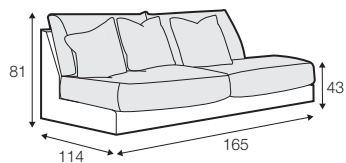

LUX lux

FC fixed

LCV loose with velcro

modular system

All elements are also available without deco cushions.
All drawings shown height with leg no. 84 H-80.

armchair

footstool 90x80

2 seater

3 seater divided

4 seater divided

set 1

divan left + 2 seater without armrests + divan right

set 2

divan left + 4 seater without armrests + divan right

set 3 right / or left

2 seater left / or right + divan right / or left

set 4 right / or left

4 seater divided left / or right + divan right / or left

set 5

2 seater left + corner 90° + 2 seater right

example without cushions
3 seater divided

modular system

elements of the modular system

2 seater left / or right

2 seater without armrests

4 seater divided left / or right

4 seater divided without armrests

divan right / or left

corner 90°

extra dimensions

depth of seat