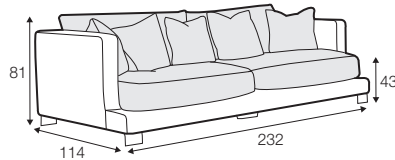

LUX lux

FC fixed

LCV loose with velcro

modular system

All elements are also available without deco cushions.
All drawings shown height with leg no. 84 H-80.

armchair

footstool 90x80

2 seater

3 seater divided

4 seater divided

set 1

divan left + 2 seater without armrests + divan right

set 2

divan left + 4 seater without armrests + divan right

set 3 right / or left

2 seater left / or right + divan right / or left

2 seater left / or right

2 seater without armrests

4 seater divided left / or right

4 seater divided without armrests

divan right / or left

corner 90°

extra dimensions

depth of seat