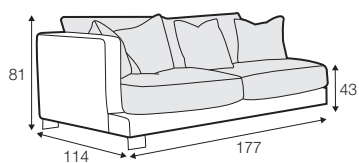

LUX lux

FC fixed

LCV loose with velcro

modular system

All elements are also available without deco cushions.
All drawings shown height with leg no. 84 H-80.

armchair

footstool 90x80

2 seater

3 seater divided

4 seater divided

set 1

divan left + 2 seater without armrests + divan right

set 2

divan left + 4 seater without armrests + divan right

set 3 right / or left

2 seater left / or right + divan right / or left

set 4 right / or left

4 seater divided left / or right + divan right / or left

set 5

2 seater left + corner 90° + 2 seater right

example without cushions
3 seater divided

modular system

elements of the modular system

2 seater left / or right

2 seater without armrests

4 seater divided left / or right

4 seater divided without armrests

divan right / or left

corner 90°

extra dimensions

depth of seat