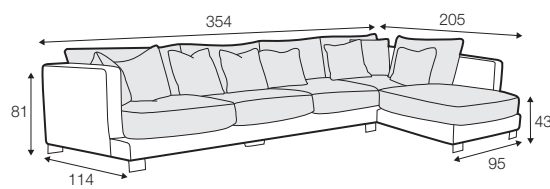

LUX lux

FC fixed

LCV loose with velcro

modular system

All elements are also available without deco cushions.
All drawings shown height with leg no. 84 H-80.

armchair

footstool 90x80

2 seater

3 seater divided

4 seater divided

set 1

divan left + 2 seater without armrests + divan right

set 2

divan left + 4 seater without armrests + divan right

set 3 right / or left

2 seater left / or right + divan right / or left

set 4 right / or left

4 seater divided left / or right + divan right / or left

set 5

2 seater left + corner 90° + 2 seater right

example without cushions
3 seater divided

modular system

elements of the modular system

2 seater left / or right

2 seater without armrests

4 seater divided left / or right

4 seater divided without armrests

divan right / or left

corner 90°

extra dimensions

depth of seat