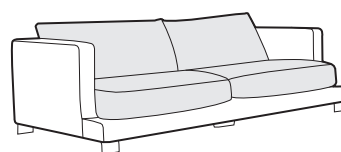

LUX lux

FC fixed

LCV loose with velcro

modular system

All elements are also available without deco cushions.
All drawings shown height with leg no. 84 H-80.

armchair

footstool 90x80

2 seater

3 seater divided

4 seater divided

set 1

divan left + 2 seater without armrests + divan right

set 2

divan left + 4 seater without armrests + divan right

set 3 right / or left

2 seater left / or right + divan right / or left

set 4 right / or left

4 seater divided left / or right + divan right / or left

set 5

2 seater left + corner 90° + 2 seater right

example without cushions
3 seater divided

modular system

elements of the modular system

2 seater left / or right

2 seater without armrests

4 seater divided left / or right

4 seater divided without armrests

divan right / or left

corner 90°

extra dimensions

depth of seat