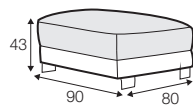

LUX lux

FC fixed

LCV loose with velcro

modular system

All elements are also available without deco cushions.
All drawings shown height with leg no. 84 H-80.

armchair

footstool 90x80

2 seater

3 seater divided

4 seater divided

set 1

divan left + 2 seater without armrests + divan right

set 2

divan left + 4 seater without armrests + divan right

set 3 right / or left

2 seater left / or right + divan right / or left

2 seater left / or right

2 seater without armrests

4 seater divided left / or right

4 seater divided without armrests

divan right / or left

corner 90°

extra dimensions

depth of seat