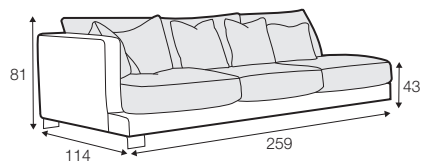

LUX lux

FC fixed

LCV loose with velcro

modular system

All elements are also available without deco cushions.
All drawings shown height with leg no. 84 H-80.

armchair

footstool 90x80

2 seater

3 seater divided

4 seater divided

set 1

divan left + 2 seater without armrests + divan right

set 2

divan left + 4 seater without armrests + divan right

set 3 right / or left

2 seater left / or right + divan right / or left

set 4 right / or left

4 seater divided left / or right + divan right / or left

set 5

2 seater left + corner 90° + 2 seater right

example without cushions
3 seater divided

modular system

elements of the modular system

2 seater left / or right

2 seater without armrests

4 seater divided left / or right

4 seater divided without armrests

divan right / or left

corner 90°

extra dimensions

depth of seat