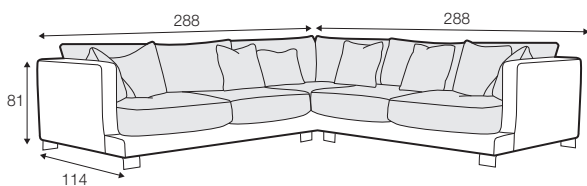

LUX lux

FC fixed

LCV loose with velcro

modular system

All elements are also available without deco cushions.
All drawings shown height with leg no. 84 H-80.

armchair

footstool 90x80

2 seater

3 seater divided

4 seater divided

set 1

divan left + 2 seater without armrests + divan right

set 2

divan left + 4 seater without armrests + divan right

set 3 right / or left

2 seater left / or right + divan right / or left

set 4 right / or left

4 seater divided left / or right + divan right / or left

set 5

2 seater left + corner 90° + 2 seater right

example without cushions
3 seater divided

modular system

elements of the modular system

2 seater left / or right

2 seater without armrests

4 seater divided left / or right

4 seater divided without armrests

divan right / or left

corner 90°

extra dimensions

depth of seat