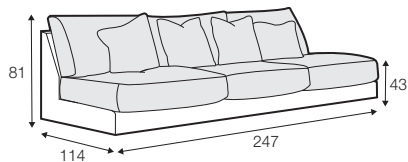

LUX lux

FC fixed

LCV loose with velcro

modular system

All elements are also available without deco cushions.
All drawings shown height with leg no. 84 H-80.

armchair

footstool 90x80

2 seater

3 seater divided

4 seater divided

set 1

divan left + 2 seater without armrests + divan right

set 2

divan left + 4 seater without armrests + divan right

set 3 right / or left

2 seater left / or right + divan right / or left

set 4 right / or left

4 seater divided left / or right + divan right / or left

set 5

2 seater left + corner 90° + 2 seater right

example without cushions
3 seater divided

modular system

elements of the modular system

2 seater left / or right

2 seater without armrests

4 seater divided left / or right

4 seater divided without armrests

divan right / or left

corner 90°

extra dimensions

depth of seat