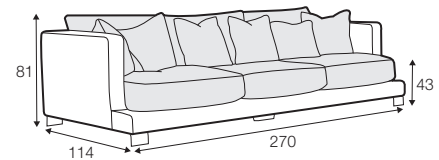

LUX lux

FC fixed

LCV loose with velcro

modular system

All elements are also available without deco cushions.
All drawings shown height with leg no. 84 H-80.

armchair

footstool 90x80

2 seater

3 seater divided

4 seater divided

set 1

divan left + 2 seater without armrests + divan right

set 2

divan left + 4 seater without armrests + divan right

set 3 right / or left

2 seater left / or right + divan right / or left

2 seater left / or right

2 seater without armrests

4 seater divided left / or right

4 seater divided without armrests

divan right / or left

corner 90°

extra dimensions

depth of seat