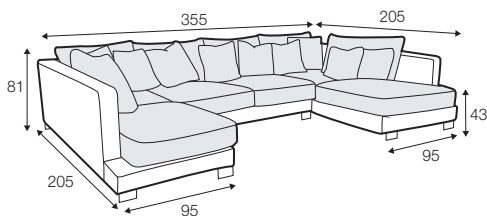

LUX lux

FC fixed

LCV loose with velcro

modular system

All elements are also available without deco cushions.
All drawings shown height with leg no. 84 H-80.

armchair

footstool 90x80

2 seater

3 seater divided

4 seater divided

set 1

divan left + 2 seater without armrests + divan right

set 2

divan left + 4 seater without armrests + divan right

set 3 right / or left

2 seater left / or right + divan right / or left

set 4 right / or left

4 seater divided left / or right + divan right / or left

set 5

2 seater left + corner 90° + 2 seater right

example without cushions
3 seater divided

modular system

elements of the modular system

2 seater left / or right

2 seater without armrests

4 seater divided left / or right

4 seater divided without armrests

divan right / or left

corner 90°

extra dimensions

depth of seat