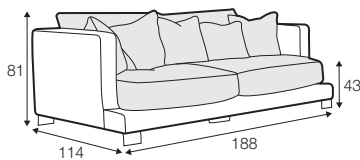

LUX lux

FC fixed

LCV loose with velcro

modular system

All elements are also available without deco cushions.
All drawings shown height with leg no. 84 H-80.

armchair

footstool 90x80

2 seater

3 seater divided

4 seater divided

set 1

divan left + 2 seater without armrests + divan right

set 2

divan left + 4 seater without armrests + divan right

set 3 right / or left

2 seater left / or right + divan right / or left

2 seater left / or right

2 seater without armrests

4 seater divided left / or right

4 seater divided without armrests

divan right / or left

corner 90°

extra dimensions

depth of seat