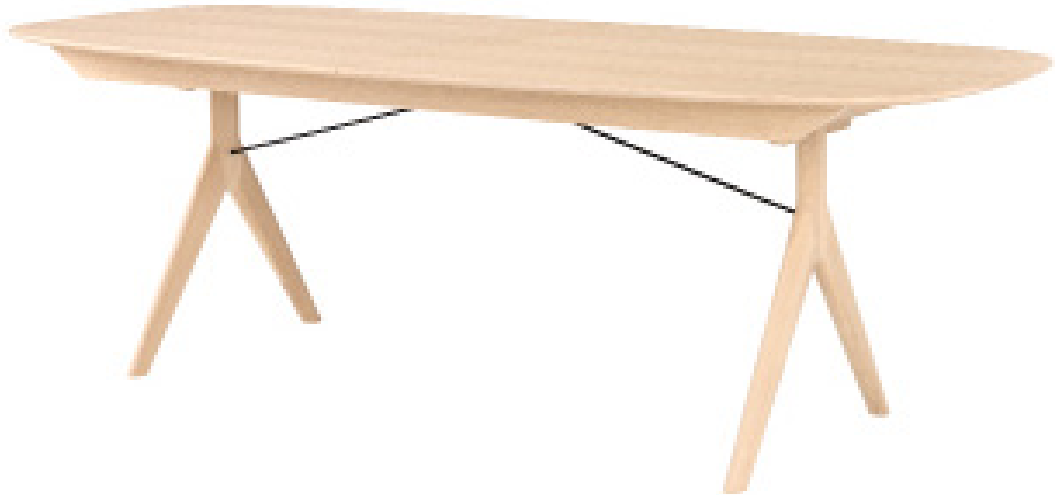

Dining table super ellipse

no 770161 - L 175/240 W 90 H 74 cm
no 770241 - L 240/338 W100 H 74 cm

Super ellipse dining table with included butterfly extension in the middle.
6-8 or 10-14 seats.