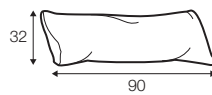

LUX lux

LC loose

LCV loose with velcro

footstool 135x60
loose cover with velcro

footstool 100x50
loose cover with velcro

footstool 135x60
loose cover

footstool 100x50
loose cover

2 seater
loose cover with velcro

3 seater divided
loose cover with velcro

4 seater divided
loose cover with velcro

2 seater
loose cover

3 seater divided
loose cover

4 seater divided
loose cover

accessories

cushion
40x40

cushion
53x53

cushion
90x32

pillow round
only standard comfort

armrest protection

extra dimensions

depth of seat

legs

no. 138
wood

no. 195
metal chrome,
painted black