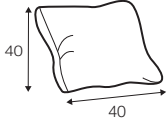

LUX lux

LC loose

LCV loose with velcro

footstool 135x60
loose cover with velcro

footstool 100x50
loose cover with velcro

footstool 135x60
loose cover

footstool 100x50
loose cover

2 seater
loose cover with velcro

3 seater divided
loose cover with velcro

4 seater divided
loose cover with velcro

2 seater
loose cover

3 seater divided
loose cover

4 seater divided
loose cover

accessories

cushion
40x40

cushion
53x53

cushion
90x32

pillow round
only standard comfort

armrest protection

extra dimensions

depth of seat

legs

no. 138
wood

no. 195
metal chrome,
painted black