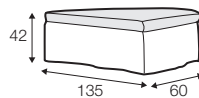

LUX lux

LC loose

LCV loose with velcro

footstool 135x60
loose cover with velcro

footstool 100x50
loose cover with velcro

footstool 135x60
loose cover

footstool 100x50
loose cover

2 seater
loose cover with velcro

3 seater divided
loose cover with velcro

4 seater divided
loose cover with velcro

2 seater
loose cover

3 seater divided
loose cover

4 seater divided
loose cover

accessories

cushion
40x40

cushion
53x53

cushion
90x32

pillow round
only standard comfort

armrest protection

extra dimensions

depth of seat

legs

no. 138
wood

no. 195
metal chrome,
painted black