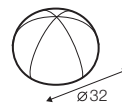

3 seater divided
loose cover with velcro

4 seater divided
loose cover with velcro

2 seater
loose cover

3 seater divided
loose cover

4 seater divided
loose cover

accessories

cushion
40x40

cushion
53x53

cushion
90x32

pillow round
only standard comfort

armrest protection

extra dimensions

depth of seat

legs

no. 138
wood

no. 195
metal chrome,
painted black