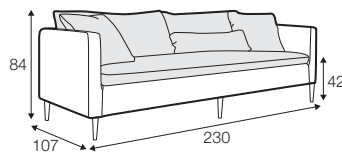

LUX lux

LC loose

LCV loose with velcro

footstool 135x60
loose cover with velcro

footstool 100x50
loose cover with velcro

footstool 135x60
loose cover

footstool 100x50
loose cover

2 seater
loose cover with velcro

3 seater divided
loose cover with velcro

4 seater divided
loose cover with velcro

2 seater
loose cover

3 seater divided
loose cover

4 seater divided
loose cover

accessories

cushion
40x40

cushion
53x53

cushion
90x32

pillow round
only standard comfort

armrest protection

extra dimensions

depth of seat

legs

no. 138
wood

no. 195
metal chrome,
painted black