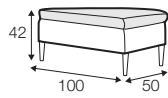

LUX lux

LC loose

LCV loose with velcro

footstool 135x60
loose cover with velcro

footstool 100x50
loose cover with velcro

footstool 135x60
loose cover

footstool 100x50
loose cover

2 seater
loose cover with velcro

3 seater divided
loose cover with velcro

4 seater divided
loose cover with velcro

2 seater
loose cover

3 seater divided
loose cover

4 seater divided
loose cover

accessories

cushion
40x40

cushion
53x53

cushion
90x32

pillow round
only standard comfort

armrest protection

extra dimensions

depth of seat

legs

no. 138
wood

no. 195
metal chrome,
painted black