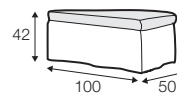

LUX lux

LC loose

LCV loose with velcro

footstool 135x60
loose cover with velcro

footstool 100x50
loose cover with velcro

footstool 135x60
loose cover

footstool 100x50
loose cover

2 seater
loose cover with velcro

3 seater divided
loose cover with velcro

4 seater divided
loose cover with velcro

2 seater
loose cover

3 seater divided
loose cover

4 seater divided
loose cover

accessories

cushion
40x40

cushion
53x53

cushion
90x32

pillow round
only standard comfort

armrest protection

extra dimensions

depth of seat

legs

no. 138
wood

no. 195
metal chrome,
painted black