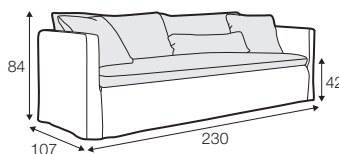

LUX lux

LC loose

LCV loose with velcro

footstool 135x60
loose cover with velcro

footstool 100x50
loose cover with velcro

footstool 135x60
loose cover

footstool 100x50
loose cover

2 seater
loose cover with velcro

3 seater divided
loose cover with velcro

4 seater divided
loose cover with velcro

2 seater
loose cover

3 seater divided
loose cover

4 seater divided
loose cover

accessories

cushion
40x40

cushion
53x53

cushion
90x32

pillow round
only standard comfort

armrest protection

extra dimensions

depth of seat

legs

no. 138
wood

no. 195
metal chrome,
painted black