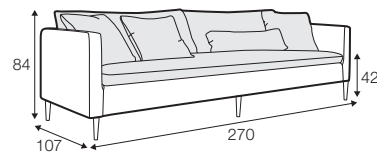

LUX lux

LC loose

LCV loose with velcro

footstool 135x60
loose cover with velcro

footstool 100x50
loose cover with velcro

footstool 135x60
loose cover

footstool 100x50
loose cover

2 seater
loose cover with velcro

3 seater divided
loose cover with velcro

4 seater divided
loose cover with velcro

2 seater
loose cover

3 seater divided
loose cover

4 seater divided
loose cover

accessories

cushion
40x40

cushion
53x53

cushion
90x32

pillow round
only standard comfort

armrest protection

extra dimensions

depth of seat

legs

no. 138
wood

no. 195
metal chrome,
painted black