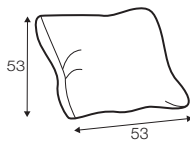

LUX lux

LC loose

LCV loose with velcro

footstool 135x60
loose cover with velcro

footstool 100x50
loose cover with velcro

footstool 135x60
loose cover

footstool 100x50
loose cover

2 seater
loose cover with velcro

3 seater divided
loose cover with velcro

4 seater divided
loose cover with velcro

2 seater
loose cover

3 seater divided
loose cover

4 seater divided
loose cover

accessories

cushion
40x40

cushion
53x53

cushion
90x32

pillow round
only standard comfort

armrest protection

extra dimensions

depth of seat

legs

no. 138
wood

no. 195
metal chrome,
painted black