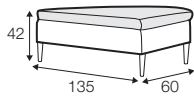

LUX lux

LC loose

LCV loose with velcro

footstool 135x60
loose cover with velcro

footstool 100x50
loose cover with velcro

footstool 135x60
loose cover

footstool 100x50
loose cover

2 seater
loose cover with velcro

cushion
90x32

pillow round
only standard comfort

armrest protection

extra dimensions

depth of seat

legs

no. 138
wood

no. 195
metal chrome,
painted black