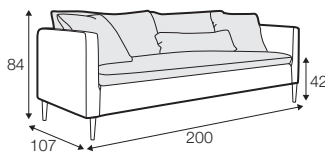

LUX lux

LC loose

LCV loose with velcro

footstool 135x60
loose cover with velcro

footstool 100x50
loose cover with velcro

footstool 135x60
loose cover

footstool 100x50
loose cover

2 seater
loose cover with velcro

3 seater divided
loose cover with velcro

4 seater divided
loose cover with velcro

2 seater
loose cover

3 seater divided
loose cover

4 seater divided
loose cover

accessories

cushion
40x40

cushion
53x53

cushion
90x32

pillow round
only standard comfort

armrest protection

extra dimensions

depth of seat

legs

no. 138
wood

no. 195
metal chrome,
painted black