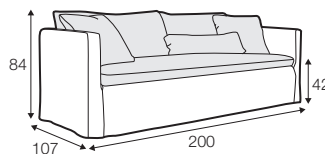

LUX lux

LC loose

LCV loose with velcro

footstool 135x60
loose cover with velcro

footstool 100x50
loose cover with velcro

footstool 135x60
loose cover

footstool 100x50
loose cover

2 seater
loose cover with velcro

3 seater divided
loose cover with velcro

4 seater divided
loose cover with velcro

2 seater
loose cover

3 seater divided
loose cover

4 seater divided
loose cover

accessories

cushion
40x40

cushion
53x53

cushion
90x32

pillow round
only standard comfort

armrest protection

extra dimensions

depth of seat

legs

no. 138
wood

no. 195
metal chrome,
painted black