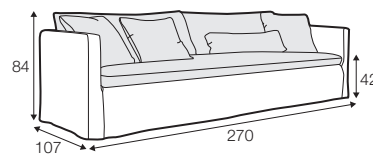

LUX lux

LC loose

LCV loose with velcro

footstool 135x60
loose cover with velcro

footstool 100x50
loose cover with velcro

footstool 135x60
loose cover

footstool 100x50
loose cover

2 seater
loose cover with velcro

3 seater divided
loose cover with velcro

4 seater divided
loose cover with velcro

2 seater
loose cover

3 seater divided
loose cover

4 seater divided
loose cover

accessories

cushion
40x40

cushion
53x53

cushion
90x32

pillow round
only standard comfort

armrest protection

extra dimensions

depth of seat

legs

no. 138
wood

no. 195
metal chrome,
painted black