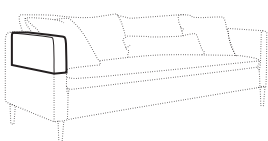

LUX lux

LC loose

LCV loose with velcro

footstool 135x60
loose cover with velcro

footstool 100x50
loose cover with velcro

footstool 135x60
loose cover

footstool 100x50
loose cover

2 seater
loose cover with velcro

3 seater divided
loose cover with velcro

4 seater divided
loose cover with velcro

2 seater
loose cover

3 seater divided
loose cover

4 seater divided
loose cover

accessories

cushion
40x40

cushion
53x53

cushion
90x32

pillow round
only standard comfort

armrest protection

extra dimensions

depth of seat

legs

no. 138
wood

no. 195
metal chrome,
painted black