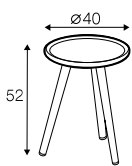

Love

SITS

Love

coffee table \varnothing 40

coffee table \varnothing 80

coffee table 160x60

side table 50x50

side table 90x35

console table 120x35

coffee table 120x120

available materials

wood: bleached oak

wood: oak

wood: walnut

wood: soft touch

wood: greige