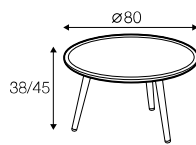

Love

SITS

Love

coffee table \varnothing 40

coffee table \varnothing 80

coffee table 160x60

side table 50x50

side table 90x35

console table 120x35

coffee table 120x120

available materials

wood: bleached oak

wood: oak

wood: walnut

wood: soft touch

wood: greige