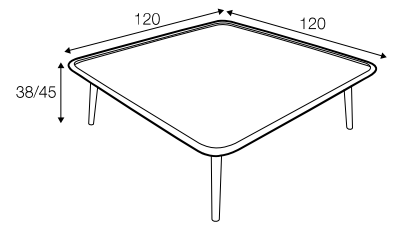

Love

SITS

Love

coffee table \varnothing 40

coffee table \varnothing 80

coffee table 160x60

side table 50x50

side table 90x35

console table 120x35

coffee table 120x120

available materials

wood: bleached oak

wood: oak

wood: walnut

wood: soft touch

wood: greige