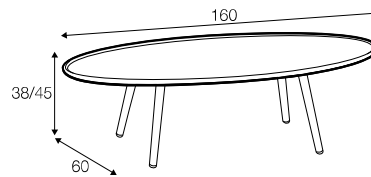

Love

SITS

Love

coffee table \varnothing 40

coffee table \varnothing 80

coffee table 160x60

side table 50x50

side table 90x35

console table 120x35

coffee table 120x120

available materials

wood: bleached oak

wood: oak

wood: walnut

wood: soft touch

wood: greige