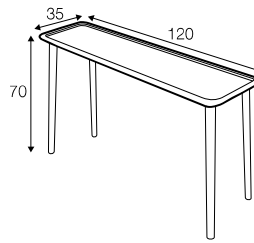

Love

SITS

Love

coffee table \varnothing 40

coffee table \varnothing 80

coffee table 160x60

side table 50x50

side table 90x35

console table 120x35

coffee table 120x120

available materials

wood: bleached oak

wood: oak

wood: walnut

wood: soft touch

wood: greige