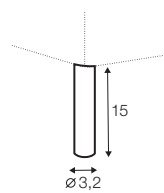

depth of seat

accessories

armrest protection

legs

no. 91
wood

no. 141A
wood

no. 153
wood

no. 195
metal chrome,
painted black