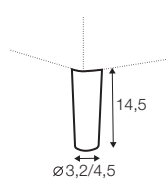

3 seater sofa bed left / or right + chaiselongue box right / or left

set 2 right / or left

4 seater sofa bed left / or right + chaiselongue box right / or left

box dimensions
set 1

box dimensions
set 2

extra dimensions

depth of seat

accessories

armrest protection

legs

no. 91
wood

no. 141A
wood

no. 153
wood

no. 195
metal chrome,
painted black