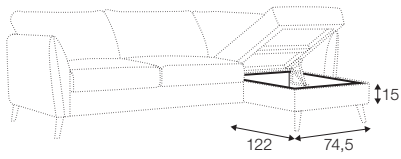

STD standard

FC fixed

sofa bed

Two mattresses available: bonell and foam.

armchair sofa bed

3 seater sofa bed

4 seater sofa bed

set 1 right / or left

3 seater sofa bed left / or right + chaiselongue box right / or left

set 2 right / or left

4 seater sofa bed left / or right + chaiselongue box right / or left

box dimensions
set 1

box dimensions
set 2

extra dimensions