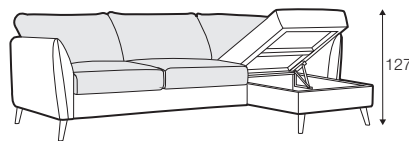

STD standard

FC fixed

sofa bed

Two mattresses available: bonell and foam.

armchair sofa bed

3 seater sofa bed

4 seater sofa bed

set 1 right / or left

3 seater sofa bed left / or right + chaiselongue box right / or left

set 2 right / or left

4 seater sofa bed left / or right + chaiselongue box right / or left

box dimensions
set 1

box dimensions
set 2

extra dimensions