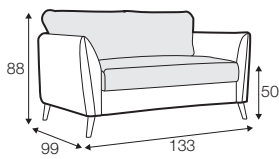

STD standard

FC fixed

sofa bed

Two mattresses available: bonell and foam.

armchair sofa bed

3 seater sofa bed

4 seater sofa bed

set 1 right / or left

3 seater sofa bed left / or right + chaiselongue box right / or left

set 2 right / or left

4 seater sofa bed left / or right + chaiselongue box right / or left

box dimensions
set 1

box dimensions
set 2

extra dimensions