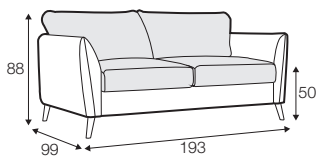

STD standard

FC fixed

sofa bed

Two mattresses available: bonell and foam.

armchair sofa bed

3 seater sofa bed

4 seater sofa bed

set 1 right / or left

3 seater sofa bed left / or right + chaiselongue box right / or left

set 2 right / or left

4 seater sofa bed left / or right + chaiselongue box right / or left

box dimensions
set 1

box dimensions
set 2

extra dimensions