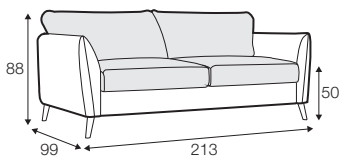

STD standard

FC fixed

sofa bed

Two mattresses available: bonell and foam.

armchair sofa bed

3 seater sofa bed

4 seater sofa bed

set 1 right / or left

3 seater sofa bed left / or right + chaiselongue box right / or left

set 2 right / or left

4 seater sofa bed left / or right + chaiselongue box right / or left

box dimensions
set 1

box dimensions
set 2

extra dimensions