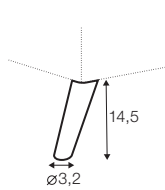

3 seater sofa bed left / or right + chaiselongue box right / or left

set 2 right / or left

4 seater sofa bed left / or right + chaiselongue box right / or left

box dimensions
set 1

box dimensions
set 2

extra dimensions

depth of seat

accessories

armrest protection

legs

no. 91
wood

no. 141A
wood

no. 153
wood

no. 195
metal chrome,
painted black