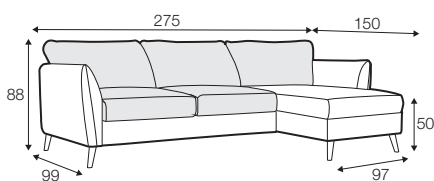

STD standard

FC fixed

sofa bed

Two mattresses available: bonell and foam.

armchair sofa bed

3 seater sofa bed

4 seater sofa bed

set 1 right / or left

3 seater sofa bed left / or right + chaiselongue box right / or left

set 2 right / or left

4 seater sofa bed left / or right + chaiselongue box right / or left

box dimensions
set 1

box dimensions
set 2

extra dimensions