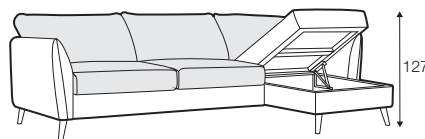

STD standard

FC fixed

sofa bed

Two mattresses available: bonell and foam.

armchair sofa bed

3 seater sofa bed

4 seater sofa bed

set 1 right / or left

3 seater sofa bed left / or right + chaiselongue box right / or left

set 2 right / or left

4 seater sofa bed left / or right + chaiselongue box right / or left

box dimensions
set 1

box dimensions
set 2

extra dimensions