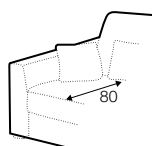

New York

SITS

New York

UPHOLSTERY

COMFORTS

COVERS

footstool 117x107

3XL seater divided

4XL seater divided

extra dimensions

depth of seat

accessories

lumbar cushion
55x30

lumbar cushion
90x30

legs

no. 24
wood