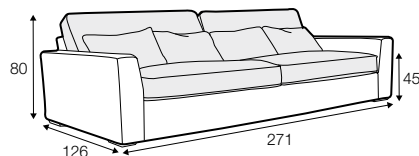

New York

SITS

New York

UPHOLSTERY

COMFORTS

COVERS

footstool 117x107

3XL seater divided

4XL seater divided

extra dimensions

depth of seat

accessories

lumbar cushion
55x30

lumbar cushion
90x30

legs

no. 24
wood