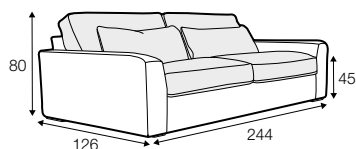

New York

SITS

New York

UPHOLSTERY

COMFORTS

COVERS

footstool 117x107

3XL seater divided

4XL seater divided

extra dimensions

depth of seat

accessories

lumbar cushion
55x30

lumbar cushion
90x30

legs

no. 24
wood