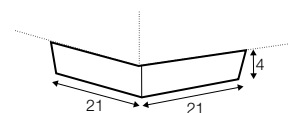

4XL seater divided

extra dimensions

depth of seat

accessories

lumbar cushion
55x30

lumbar cushion
90x30

legs

no. 24
wood