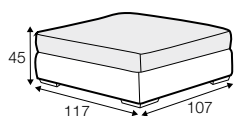

New York

SITS

New York

UPHOLSTERY

COMFORTS

COVERS

footstool 117x107

3XL seater divided

4XL seater divided

extra dimensions

depth of seat

accessories

lumbar cushion
55x30

lumbar cushion
90x30

legs

no. 24
wood