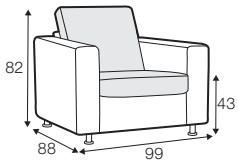

COVERS

FC fixed

SPECIAL

modular system

The mark of responsible forestry

Drawings show combinations with armrest 1000. Combinations with other are properly longer or shorter in width.

armchair

armchair wide

footstool 65x60

footstool 100x65

footstool box 65x60

footstool box 100x65

2 seater

2,5 seater

3 seater
with 3 seat cushions

3 seater
with 2 seat cushions

set 5 right / or left
2 seater left / or right + divan right / or left

set 6
2 seater left + corner 90° + 2 seater right

set 7 right / or left
2 seater left / or right + chaiselongue right / or left

set 8 right / or left
2,5 seater left / or right + divan right / or left

divan right / or left

corner 90°

corner 90° no 2

extra dimensions

depth of seat

accessories

headrest with roll L-50

headrest with roll L-78