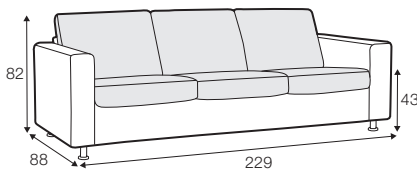

COVERS

FC fixed

SPECIAL

modular system

The mark of responsible forestry

Drawings show combinations with armrest 1000. Combinations with other are properly longer or shorter in width.

armchair

armchair wide

footstool 65x60

footstool 100x65

footstool box 65x60

footstool box 100x65

2 seater

2,5 seater

3 seater
with 3 seat cushions

3 seater
with 2 seat cushions

set 5 right / or left
2 seater left / or right + divan right / or left

set 6
2 seater left + corner 90° + 2 seater right

set 7 right / or left
2 seater left / or right + chaiselongue right / or left

set 8 right / or left
2,5 seater left / or right + divan right / or left

set 11 right / or left
2,5 seater left / or right + corner 90°
+ armchair wide right / or left

set 16 right / or left (corner 32/23)
3 seater with 3 seat cushions left/ or right + corner 90°
+ 2 seater right / or left