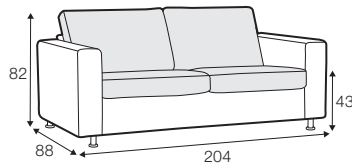

COVERS

FC fixed

SPECIAL

modular system

The mark of responsible forestry

Drawings show combinations with armrest 1000. Combinations with other are properly longer or shorter in width.

armchair

armchair wide

footstool 65x60

footstool 100x65

footstool box 65x60

footstool box 100x65

2 seater

2,5 seater

3 seater
with 3 seat cushions

3 seater
with 2 seat cushions

set 5 right / or left
2 seater left / or right + divan right / or left

set 6
2 seater left + corner 90° + 2 seater right

set 7 right / or left
2 seater left / or right + chaiselongue right / or left

set 8 right / or left
2,5 seater left / or right + divan right / or left