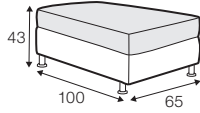

COVERS

FC fixed

SPECIAL

modular system

The mark of responsible forestry

Drawings show combinations with armrest 1000. Combinations with other are properly longer or shorter in width.

armchair

armchair wide

footstool 65x60

footstool 100x65

footstool box 65x60

footstool box 100x65

2 seater

2,5 seater

3 seater
with 3 seat cushions

3 seater
with 2 seat cushions

set 5 right / or left
2 seater left / or right + divan right / or left

set 6
2 seater left + corner 90° + 2 seater right

set 7 right / or left
2 seater left / or right + chaiselongue right / or left

set 8 right / or left
2,5 seater left / or right + divan right / or left

divan right / or left

corner 90°

corner 90° no 2

extra dimensions

depth of seat

accessories

headrest with roll L-50

headrest with roll L-78