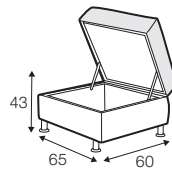

COVERS

FC fixed

SPECIAL

modular system

The mark of responsible forestry

Drawings show combinations with armrest 1000. Combinations with other are properly longer or shorter in width.

armchair

armchair wide

footstool 65x60

footstool 100x65

footstool box 65x60

footstool box 100x65

2 seater

2,5 seater

3 seater
with 3 seat cushions

3 seater
with 2 seat cushions

set 5 right / or left
2 seater left / or right + divan right / or left

set 6
2 seater left + corner 90° + 2 seater right

set 7 right / or left
2 seater left / or right + chaiselongue right / or left

set 8 right / or left
2,5 seater left / or right + divan right / or left

divan right / or left

corner 90°

corner 90° no 2

extra dimensions

depth of seat

accessories

headrest with roll L-50

headrest with roll L-78