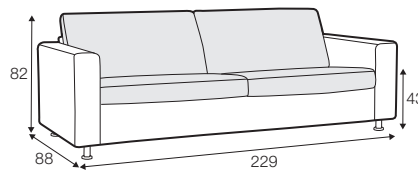

COVERS

FC fixed

SPECIAL

modular system

The mark of responsible forestry

Drawings show combinations with armrest 1000. Combinations with other are properly longer or shorter in width.

armchair

armchair wide

footstool 65x60

footstool 100x65

footstool box 65x60

footstool box 100x65

2 seater

2,5 seater

3 seater
with 3 seat cushions

3 seater
with 2 seat cushions

set 5 right / or left
2 seater left / or right + divan right / or left

set 6
2 seater left + corner 90° + 2 seater right

set 7 right / or left
2 seater left / or right + chaiselongue right / or left

set 8 right / or left
2,5 seater left / or right + divan right / or left

set 11 right / or left
2,5 seater left / or right + corner 90°
+ armchair wide right / or left

set 16 right / or left (corner 32/23)
3 seater with 3 seat cushions left/ or right + corner 90°
+ 2 seater right / or left