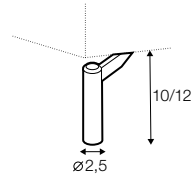

no. 145B
metal chrome,
painted black