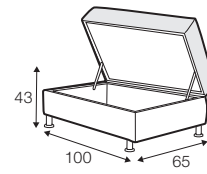

COVERS

FC fixed

SPECIAL

modular system

The mark of responsible forestry

Drawings show combinations with armrest 1000. Combinations with other are properly longer or shorter in width.

armchair

armchair wide

footstool 65x60

footstool 100x65

footstool box 65x60

footstool box 100x65

2 seater

2,5 seater

3 seater
with 3 seat cushions

3 seater
with 2 seat cushions

set 5 right / or left
2 seater left / or right + divan right / or left

set 6
2 seater left + corner 90° + 2 seater right

set 7 right / or left
2 seater left / or right + chaiselongue right / or left

set 8 right / or left
2,5 seater left / or right + divan right / or left

divan right / or left

corner 90°

corner 90° no 2

extra dimensions

depth of seat

accessories

headrest with roll L-50

headrest with roll L-78