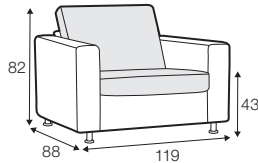

COVERS

FC fixed

SPECIAL

modular system

The mark of responsible forestry

Drawings show combinations with armrest 1000. Combinations with other are properly longer or shorter in width.

armchair

armchair wide

footstool 65x60

footstool 100x65

footstool box 65x60

footstool box 100x65

2 seater

2,5 seater

3 seater
with 3 seat cushions

3 seater
with 2 seat cushions

set 5 right / or left
2 seater left / or right + divan right / or left

set 6
2 seater left + corner 90° + 2 seater right

set 7 right / or left
2 seater left / or right + chaiselongue right / or left

set 8 right / or left
2,5 seater left / or right + divan right / or left

divan right / or left

corner 90°

corner 90° no 2

extra dimensions

depth of seat

accessories

headrest with roll L-50

headrest with roll L-78