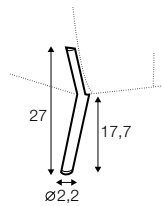

## extra dimensions

depth of seat

## accessories

low back cushion  
60x20  
2 seater

low back cushion  
75x20  
3 seater

low back cushion  
90x20  
4 seater

## legs

no. 193  
wood

no. 194  
metal chrome,  
painted black  
or brass gold

no. 193A  
wood  
front: only for  
armchair

no. 193B  
wood  
back: only for  
armchair

no. 194A  
metal chrome,  
painted black  
or brass gold  
front: only for  
armchair