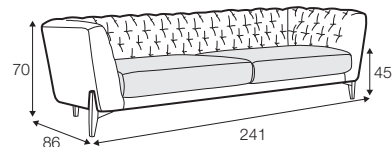

## COVERS

FC fixed

Armchair and footstool available only in standard comfort.

armchair

footstool 55x45

2 seater

3 seater

4 seater

## extra dimensions

depth of seat