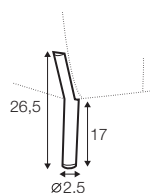

no. 194
metal chrome,
painted black
or brass gold