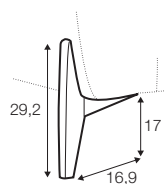

legs

no. 193
wood