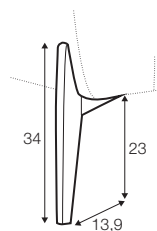

no. 193A
wood
front: only for
armchair