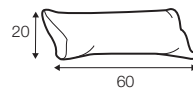

accessories

low back cushion
60x20
2 seater