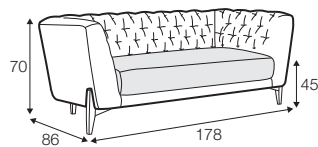

## COVERS

FC fixed

Armchair and footstool available only in standard comfort.

armchair

footstool 55x45

2 seater

3 seater

4 seater

## extra dimensions

depth of seat