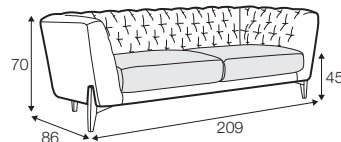

## COVERS

FC fixed

Armchair and footstool available only in standard comfort.

armchair

footstool 55x45

2 seater

3 seater

4 seater

## extra dimensions

depth of seat