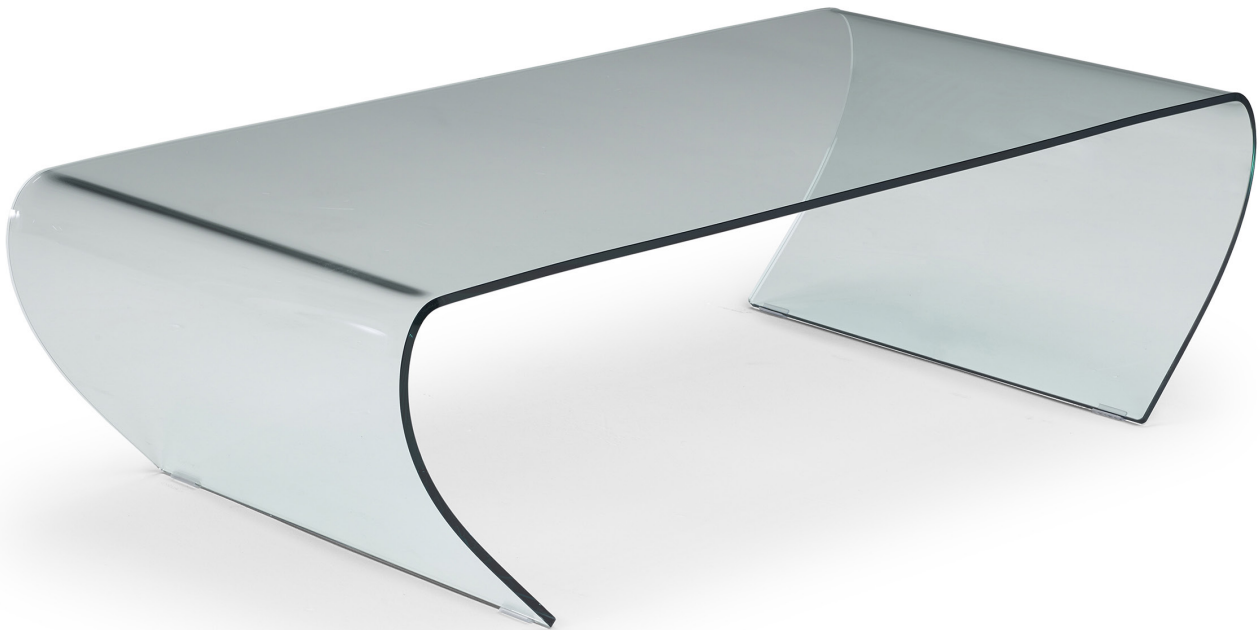

■ T18601X • 121 x 60 x H35 cm / 48 x 24 x H14 in

■ T18601X • Detail

SCHEMATICS

RECTANGULAR CENTRAL

60cm x 121cm H 35cm
23,62" x 47,64" H 13,78"

FINISHINGS

Frame finishing

TRANSPARENT