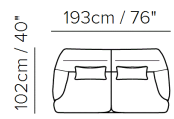

■ Vers. 009

■ Vers. 009

■ Vers. 005

SCHEMATICS

009

009

005

005

NOTES

- Designed by renowned Italian architect Claudio Bellini, romantic Don Giovanni is characterised by its generously proportioned seats and unique comfort.
- Its soft, sinuous shape and thin, sculptural armrests are enhanced by loose lumbar cushions.
- Cast metal foot for the added touch of style.
- Model is available with contrast welt (or another detail such as a band under arm cushion) to be entered as second covering
- Seat cushion includes a layer of memory foam, a pressure-sensitive soft polyurethane, that recovers its form completely thus giving great comfort.
- Loose Seat Cushion (the seat cushions of the model are not fixed to the frame)
- Tight Back Cushion (the back cushions of the models are fixed to the frame)
- Wood Frame
- Without Feet Assembled (the feet will be in a bag inside the package)
- Plastic Wrap (the model will be wrapped in a plastic bag)
- Feet available in metal finishings 77 (Glossy Chromed) / 78 (Black Chrome)
- Feet height 12,5 cm