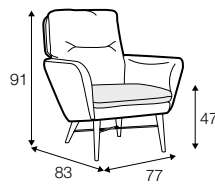

CLS

COVERS

FC fixed

armchair

footstool

armchair
wood legs
with metal frame

footstool
wood legs
with metal frame

extra dimensions

depth of seat

legs

wood legs with metal frame
black, grey, steel

swivel
black or white swivel

swivel
black or white swivel
with memory function

swivel
non rotating leg
black or white