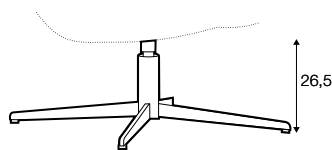

CLS

COVERS

FC fixed

armchair

footstool

armchair
wood legs
with metal frame

footstool
wood legs
with metal frame

extra dimensions

depth of seat

legs

wood legs with metal frame
black, grey, steel

swivel
black or white swivel

swivel
black or white swivel
with memory function

swivel
non rotating leg
black or white