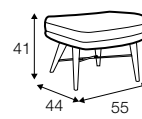

CLS

COVERS

FC fixed

armchair

footstool

armchair
wood legs
with metal frame

footstool
wood legs
with metal frame

extra dimensions

depth of seat

legs

wood legs with metal frame
black, grey, steel

swivel
black or white swivel

swivel
black or white swivel
with memory function

swivel
non rotating leg
black or white