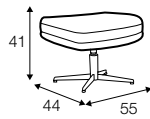

CLS

COVERS

FC fixed

armchair

footstool

armchair
wood legs
with metal frame

footstool
wood legs
with metal frame

extra dimensions

depth of seat

legs

wood legs with metal frame
black, grey, steel

swivel
black or white swivel

swivel
black or white swivel
with memory function

swivel
non rotating leg
black or white