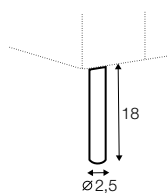

ravioli deco
cushion
55x55

ravioli deco
cushion
45x45

ravioli deco
cushion
65x35

legs

no. 177
metal chrome,
painted black

no. 141
wood