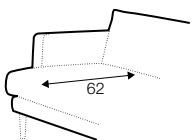

standard

lux

COVERS

loose with
velcro

3 seater divided

4 seater divided

set 1

element 138 left / or right + chaiselongue right / or left

set 2

element 178 left / or right + chaiselongue right / or left

example with ravioli deco cushions

4 seater divided

cushions 55x55, 45x45, 65x35

extra dimensions

depth of seat

accessories