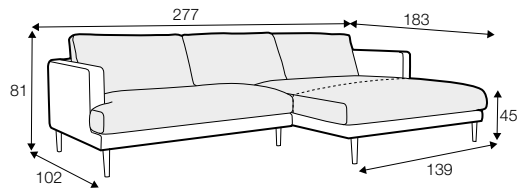

standard

lux

COVERS

loose with
velcro

3 seater divided

4 seater divided

set 1

element 138 left / or right + chaiselongue right / or left

set 2

element 178 left / or right + chaiselongue right / or left

example with ravioli deco cushions

4 seater divided

cushions 55x55, 45x45, 65x35

extra dimensions

depth of seat

accessories