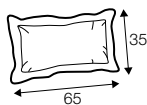

ravioli deco
cushion
65x35