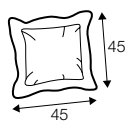

ravioli deco
cushion
45x45