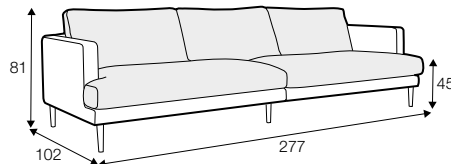

standard

lux

COVERS

loose with
velcro

3 seater divided

4 seater divided

set 1

element 138 left / or right + chaiselongue right / or left

set 2

element 178 left / or right + chaiselongue right / or left

example with ravioli deco cushions

4 seater divided

cushions 55x55, 45x45, 65x35

extra dimensions

depth of seat

accessories