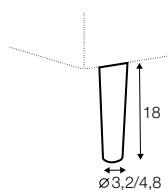

set 2

element 178 left / or right + chaiselongue right / or left

example with ravioli deco cushions

4 seater divided

cushions 55x55, 45x45, 65x35

extra dimensions

depth of seat

accessories

ravioli deco
cushion
55x55

ravioli deco
cushion
45x45

ravioli deco
cushion
65x35

legs

no. 177
metal chrome,
painted black

no. 141
wood