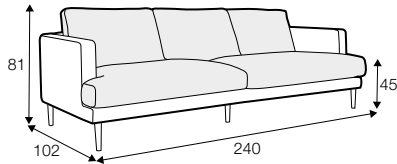

standard

lux

COVERS

loose with
velcro

3 seater divided

4 seater divided

set 1

element 138 left / or right + chaiselongue right / or left

set 2

element 178 left / or right + chaiselongue right / or left

example with ravioli deco cushions

4 seater divided

cushions 55x55, 45x45, 65x35

extra dimensions

depth of seat

accessories