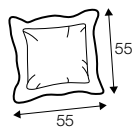

standard

lux

COVERS

loose with
velcro

3 seater divided

4 seater divided

set 1

element 138 left / or right + chaiselongue right / or left

set 2

element 178 left / or right + chaiselongue right / or left

example with ravioli deco cushions

4 seater divided

cushions 55x55, 45x45, 65x35

extra dimensions

depth of seat

accessories