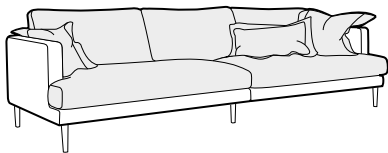

Britt

SITS

Britt

Anna Näsström

designed by: Anna Näsström

UPHOLSTERY

fabric

COMFORTS

standard

lux

COVERS

loose with
velcro

3 seater divided

4 seater divided

set 1

element 138 left / or right + chaiselongue right / or left

set 2

element 178 left / or right + chaiselongue right / or left

example with ravioli deco cushions

4 seater divided

cushions 55x55, 45x45, 65x35

extra dimensions

depth of seat

accessories