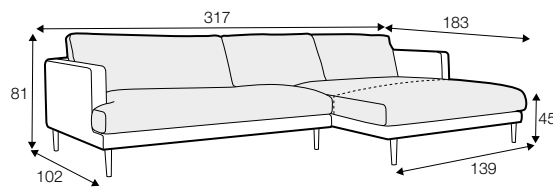

standard

lux

COVERS

loose with
velcro

3 seater divided

4 seater divided

set 1

element 138 left / or right + chaiselongue right / or left

set 2

element 178 left / or right + chaiselongue right / or left

example with ravioli deco cushions

4 seater divided

cushions 55x55, 45x45, 65x35

extra dimensions

depth of seat

accessories