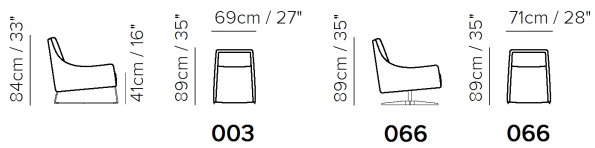

■ Vers. 066

■ Vers. 066

■ Vers. 003

SCHEMATICS

TECHNICAL INFORMATION

	COVERING	Leather <input checked="" type="checkbox"/>	Soft Cover <input checked="" type="checkbox"/>			
	LEGS	Wood <input type="checkbox"/> Upholstered <input type="checkbox"/>	Metal <input checked="" type="checkbox"/>	Metal <input checked="" type="checkbox"/>	Plastic <input type="checkbox"/>	Castors <input type="checkbox"/>
	FILLING	Arms <input type="checkbox"/> Fiber <input checked="" type="checkbox"/> Foam <input type="checkbox"/> Feather/Fiber Mix <input type="checkbox"/> Feather	Seat cushion <input type="checkbox"/> Fiber <input checked="" type="checkbox"/> Foam <input type="checkbox"/> Feather/Fiber Mix <input type="checkbox"/> Feather	Back cushion <input type="checkbox"/> Fiber <input checked="" type="checkbox"/> Foam <input type="checkbox"/> Feather/Fiber Mix <input type="checkbox"/> Feather		
	COMFORT	Standard Comfort <input checked="" type="checkbox"/>	Firm Comfort <input type="checkbox"/>			
	FUNCTION	Bed <input type="checkbox"/>	Electric motion <input type="checkbox"/>	Motion <input type="checkbox"/>	Recliner <input type="checkbox"/>	Sliding <input type="checkbox"/>
	OPTIONS	Nails <input type="checkbox"/>	Removable <input type="checkbox"/>	Contrast Stitching <input type="checkbox"/>		

NOTES

- LEATHER: Model available only in Top Grain leather
- Tight Seat Cushion (the seat cushions of the models are fixed to the frame)
- Tight Back Cushion (the back cushions of the models are fixed to the frame)
- Wood Frame
- Plastic Wrap (the model will be wrapped in a plastic bag)
- With Feet Assembled (the model will be loaded with feet already mounted on the sofa)
- Front feet are slightly higher in respect to rear.
- Feet available in metal finishing 77 (Glossy Chromed)
- Metal base available in metal finishings 75 (Glazed Nickel) / 78 (Black Chrome)
- Feet height 23,0/17,0 cm