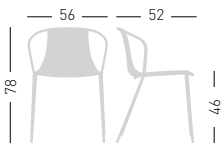

stackable / impilabile (4pcs)

A assembled / assemblato

0,35 m³ - 20 kg.
57x63x97cm.
4 pcs (carton)

Frame Finishing & Codes / Finiture Telaio e Codici

cod. 186. _/A_

Min. order 4pcs
each code
Ordine min 4pz
per codice