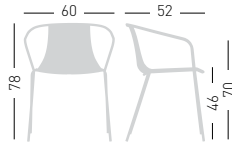

stackable / impilabile (4pcs)

A assembled / assemblato

0,35 m³ - 21 kg.
57x63x97cm.
4 pcs [carton]

Frame Finishing & Codes / Finiture Telai e Codici

cod. 187. __/A_

Min. order 4pcs
each code
Ordine min 4pz
per codice