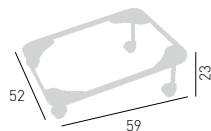

0,09 m³ - 5,5kg
61x54x25cm.
1 pc [carton]

Frame Finishing & Codes / Finiture Telai e Codici

cod.2002/A

available for model: Lilibet - Lilibet B
disponibile per versione: Lilibet - Lilibet B

Lilibet
stackable on trolley 14 pcs
impilabili su carrello 14 pcs

Lilibet B
stackable on trolley 8 pcs
impilabili su carrello 8 pcs