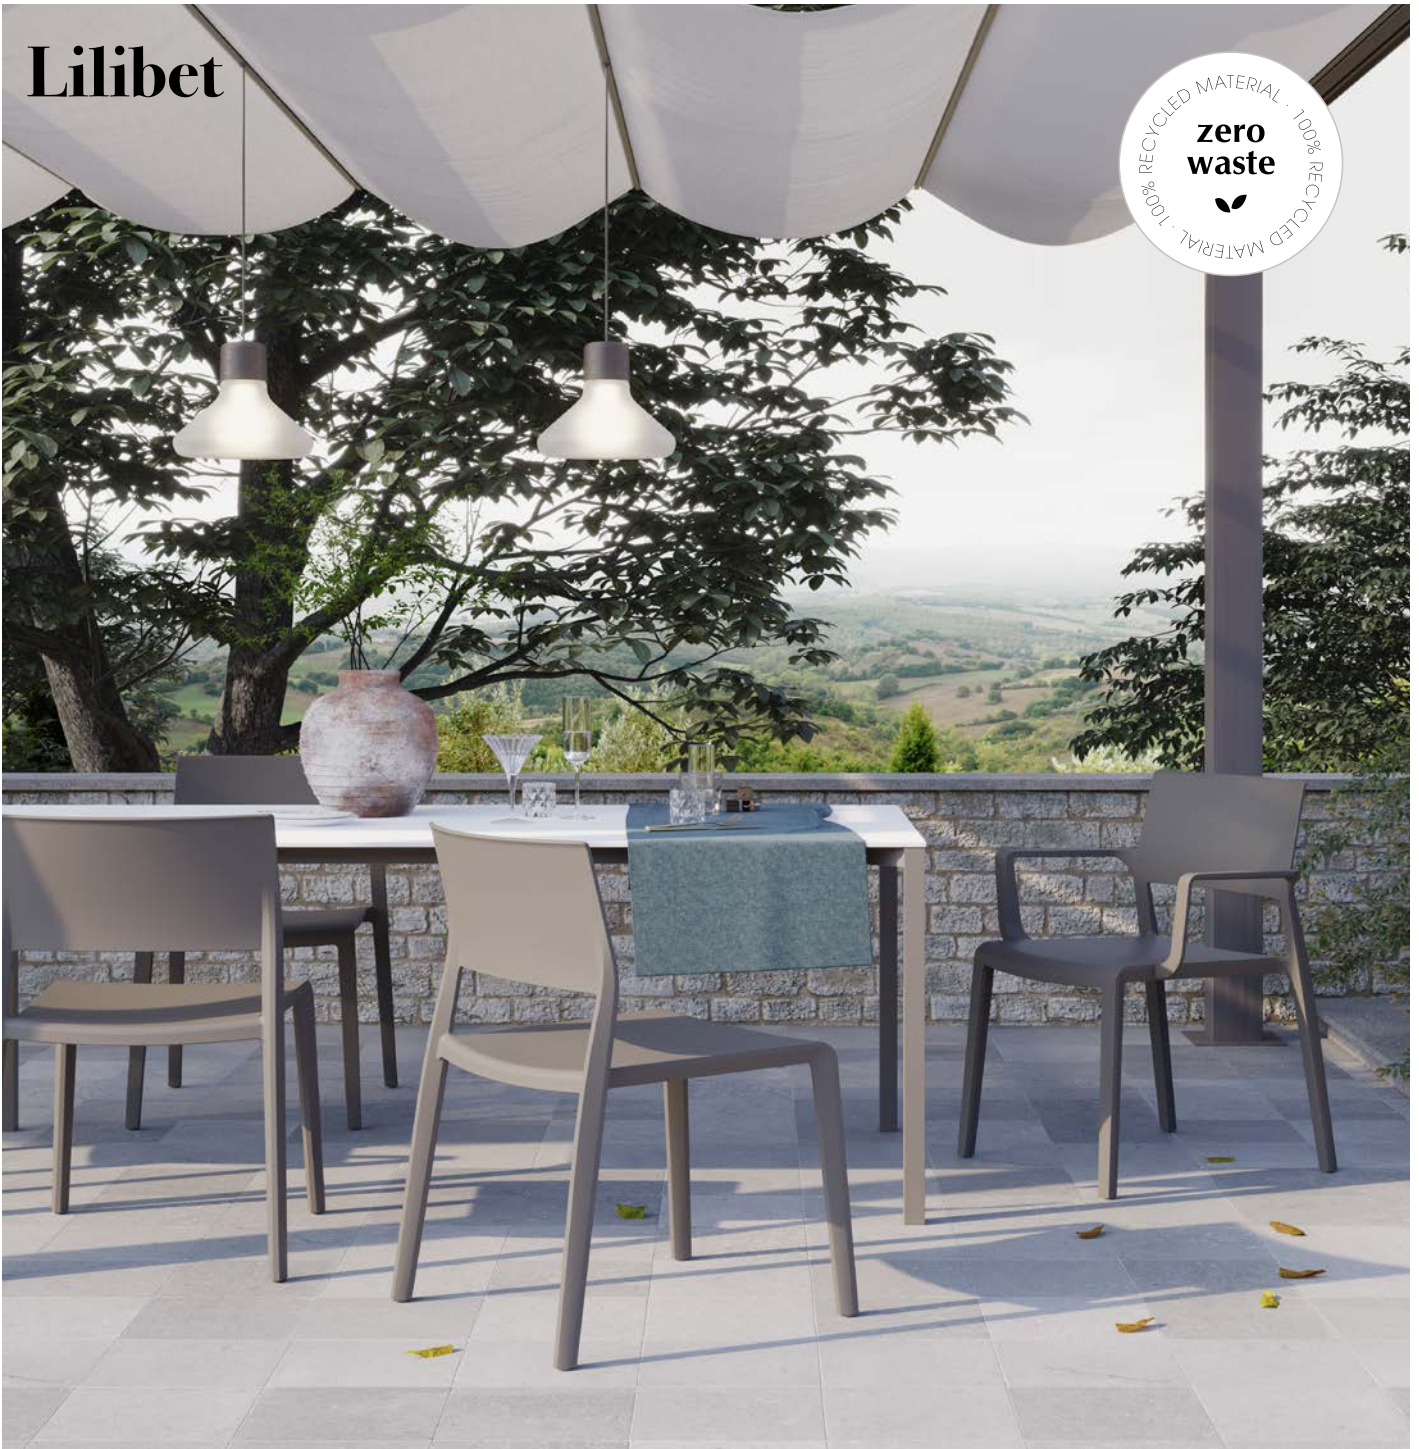

Lilibet

Available colors / Colori disponibili

Zero Waste Selection - 100% Recycled

LILIBET

4-legged stackable techno-polymer side chair.
Sedia impilabile in tecnopolimero.

stackable / impilabile (8pcs)

A assembled / assemblato

0,38 m³ - 17,6 kg.
59x65x99cm.
4 pcs (carton)

Frame Finishing & Codes / Finiture Telai e Codici

cod. 373. __/A