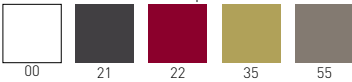

Available colors / Colori disponibili