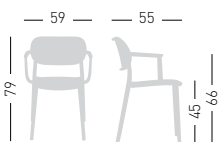

stackable / impilabile (6pcs)

A assembled / assemblato

0,38 m³ - 18 kg.
59x65x99cm
4 pcs [carton]

Frame Finishing & Codes / Finiture Telai e Codici

cod.355.--/A