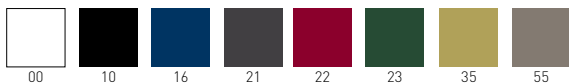

Available colors / Colori disponibili

NUTA