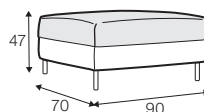

FC fixed

LCV loose with velcro

Comfort classic isn't available for UK market.

armchair

armchair wide

footstool 90x70

2 seater

3 seater

3XL seater divided

set 1 right / or left

2 seater left / or right + chaiselongue right / or left

set 2 right / or left

3 seater left / or right + chaiselongue wide right / or left

set 3 right / or left

2 seater left / or right + divan right / or left