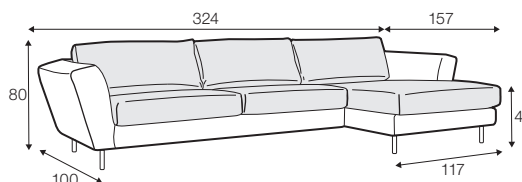

FC fixed

LCV loose with velcro

Comfort classic isn't available for UK market.

armchair

armchair wide

footstool 90x70

2 seater

3 seater

3XL seater divided

set 1 right / or left

2 seater left / or right + chaiselongue right / or left

set 2 right / or left

3 seater left / or right + chaiselongue wide right / or left

set 3 right / or left

2 seater left / or right + divan right / or left

set 4 right / or left

3 seater left / or right + divan right / or left