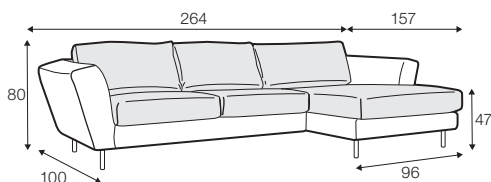

FC fixed

LCV loose with velcro

Comfort classic isn't available for UK market.

armchair

armchair wide

footstool 90x70

2 seater

3 seater

3XL seater divided

set 1 right / or left

2 seater left / or right + chaiselongue right / or left

set 2 right / or left

3 seater left / or right + chaiselongue wide right / or left

set 3 right / or left

2 seater left / or right + divan right / or left

set 4 right / or left

3 seater left / or right + divan right / or left