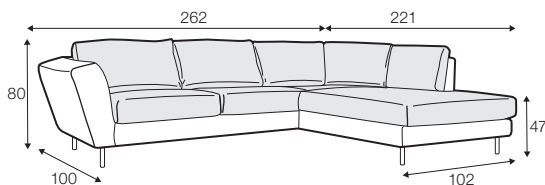

FC fixed

LCV loose with velcro

Comfort classic isn't available for UK market.

armchair

armchair wide

footstool 90x70

2 seater

3 seater

3XL seater divided

set 1 right / or left

2 seater left / or right + chaiselongue right / or left

set 2 right / or left

3 seater left / or right + chaiselongue wide right / or left

set 3 right / or left

2 seater left / or right + divan right / or left

set 4 right / or left

3 seater left / or right + divan right / or left

## extra dimensions

depth of seat