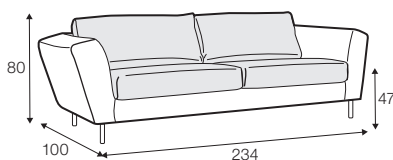

FC fixed

LCV loose with velcro

Comfort classic isn't available for UK market.

armchair

armchair wide

footstool 90x70

2 seater

3 seater

3XL seater divided

set 1 right / or left

2 seater left / or right + chaiselongue right / or left

set 2 right / or left

3 seater left / or right + chaiselongue wide right / or left

set 3 right / or left

2 seater left / or right + divan right / or left

set 4 right / or left

3 seater left / or right + divan right / or left