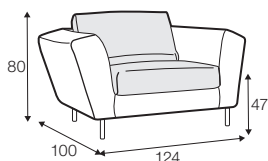

FC fixed

LCV loose with velcro

Comfort classic isn't available for UK market.

armchair

armchair wide

footstool 90x70

2 seater

3 seater

3XL seater divided

set 1 right / or left

2 seater left / or right + chaiselongue right / or left

set 2 right / or left

3 seater left / or right + chaiselongue wide right / or left

set 3 right / or left

2 seater left / or right + divan right / or left