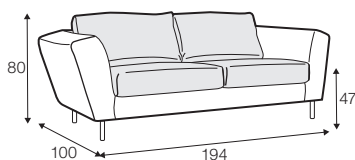

FC fixed

LCV loose with velcro

Comfort classic isn't available for UK market.

armchair

armchair wide

footstool 90x70

2 seater

3 seater

3XL seater divided

set 1 right / or left

2 seater left / or right + chaiselongue right / or left

set 2 right / or left

3 seater left / or right + chaiselongue wide right / or left

set 3 right / or left

2 seater left / or right + divan right / or left

set 4 right / or left

3 seater left / or right + divan right / or left