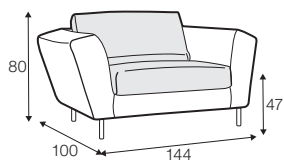

FC fixed

LCV loose with velcro

Comfort classic isn't available for UK market.

armchair

armchair wide

footstool 90x70

2 seater

3 seater

3XL seater divided

set 1 right / or left

2 seater left / or right + chaiselongue right / or left

set 2 right / or left

3 seater left / or right + chaiselongue wide right / or left

set 3 right / or left

2 seater left / or right + divan right / or left