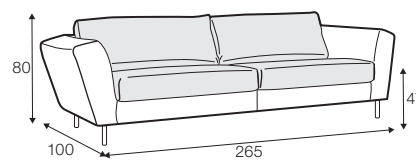

FC fixed

LCV loose with velcro

Comfort classic isn't available for UK market.

armchair

armchair wide

footstool 90x70

2 seater

3 seater

3XL seater divided

set 1 right / or left

2 seater left / or right + chaiselongue right / or left

set 2 right / or left

3 seater left / or right + chaiselongue wide right / or left

set 3 right / or left

2 seater left / or right + divan right / or left

set 4 right / or left

3 seater left / or right + divan right / or left