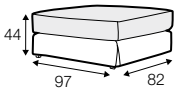

All elements (excepted corner 90°) available also as freestanding elements.

footstool 97x82

footstool 107x92

footstool 122x92

2 seater

2,5 seater

3 seater / or 3 seater divided

set 2 right / or left

2 seater left / or right + divan right / or left

set 3 right / or left

3 seater left / or right + divan right / or left

set 4 right / or left

2 seater left / or right + armchair without armrests + divan right / or left

set 6

divan left + 3 seater without armrests + divan right

set 9 right / or left

3 seater left / or right + corner 90° + bench right / or left

modular system

elements of the modular system

armchair left / or right

divan right / or left

corner 90°

extra dimensions

depth of seat

accessories

cushion
50x30

legs

no. 07
wood