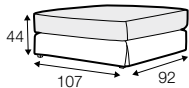

All elements (excepted corner 90°) available also as freestanding elements.

footstool 97x82

footstool 107x92

footstool 122x92

2 seater

2,5 seater

3 seater / or 3 seater divided

set 2 right / or left

2 seater left / or right + divan right / or left

set 3 right / or left

3 seater left / or right + divan right / or left

set 4 right / or left

2 seater left / or right + armchair without armrests + divan right / or left

set 6

divan left + 3 seater without armrests + divan right

set 9 right / or left

3 seater left / or right + corner 90° + bench right / or left

modular system

elements of the modular system

armchair left / or right

divan right / or left

corner 90°

extra dimensions

depth of seat

accessories

cushion
50x30

legs

no. 07
wood