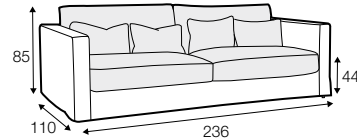

All elements (excepted corner 90°) available also as freestanding elements.

footstool 97x82

footstool 107x92

footstool 122x92

2 seater

2,5 seater

3 seater / or 3 seater divided

set 2 right / or left

2 seater left / or right + divan right / or left

set 3 right / or left

3 seater left / or right + divan right / or left

set 4 right / or left

2 seater left / or right + armchair without armrests + divan right / or left

set 6

divan left + 3 seater without armrests + divan right

set 9 right / or left

3 seater left / or right + corner 90° + bench right / or left

modular system

elements of the modular system

armchair left / or right

divan right / or left

corner 90°

extra dimensions

depth of seat

accessories

cushion
50x30

legs

no. 07
wood