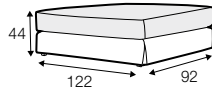

All elements (excepted corner 90°) available also as freestanding elements.

footstool 97x82

footstool 107x92

footstool 122x92

2 seater

2,5 seater

3 seater / or 3 seater divided

set 2 right / or left

2 seater left / or right + divan right / or left

set 3 right / or left

3 seater left / or right + divan right / or left

set 4 right / or left

2 seater left / or right + armchair without armrests + divan right / or left

set 6

divan left + 3 seater without armrests + divan right

set 9 right / or left

3 seater left / or right + corner 90° + bench right / or left

modular system

elements of the modular system

armchair left / or right

divan right / or left

corner 90°

extra dimensions

depth of seat

accessories

cushion
50x30

legs

no. 07
wood