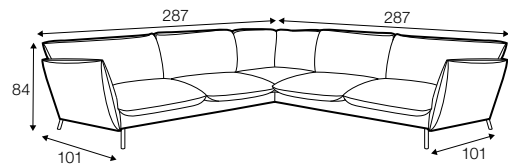

CLS classic

LUX lux

COVERS

FC fixed

armchair

footstool 80x58

2 seater

3 seater

set 1 right / or left
2 seater left / or right
+ chaiselongue right / or left

set 2 right / or left
3 seater left / or right
+ chaiselongue wide right / or left

set 3
3 seater left + corner 90° + 3 seater right

set 4 right / or left
3 seater left / or right + corner 90° + 2 seater right / or left

set 5
2 seater left + corner 90° + 2 seater right

example of leather cover
3 seater

extra dimensions

depth of seat

accessories