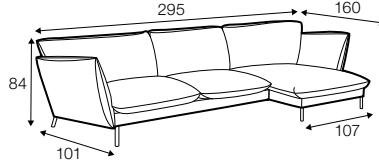

CLS classic

LUX lux

COVERS

FC fixed

armchair

footstool 80x58

2 seater

3 seater

set 1 right / or left
2 seater left / or right
+ chaiselongue right / or left

set 2 right / or left
3 seater left / or right
+ chaiselongue wide right / or left

set 3
3 seater left + corner 90° + 3 seater right

set 4 right / or left
3 seater left / or right + corner 90° + 2 seater right / or left

set 5
2 seater left + corner 90° + 2 seater right

example of leather cover
3 seater

extra dimensions

depth of seat

accessories