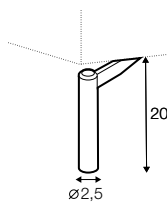

set 4 right / or left
3 seater left / or right + corner 90° + 2 seater right / or left

set 5
2 seater left + corner 90° + 2 seater right

example of leather cover
3 seater

extra dimensions

depth of seat

accessories

headrest L-62

headrest L-77

legs

no. 91
wood
front

no. 91
wood
back

no. 145A
metal chrome,
painted black or grey
and brushed steel
front

no. 157
metal chrome,
painted black or grey
and brushed steel
back