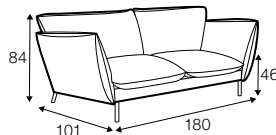

CLS classic

LUX lux

COVERS

FC fixed

armchair

footstool 80x58

2 seater

3 seater

set 1 right / or left
2 seater left / or right
+ chaiselongue right / or left

set 2 right / or left
3 seater left / or right
+ chaiselongue wide right / or left

set 3
3 seater left + corner 90° + 3 seater right

set 4 right / or left
3 seater left / or right + corner 90° + 2 seater right / or left

set 5
2 seater left + corner 90° + 2 seater right

example of leather cover
3 seater

extra dimensions

depth of seat

accessories