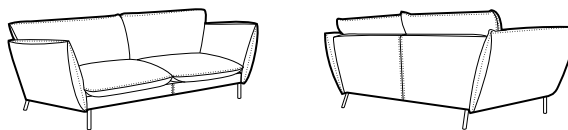

CLS classic

LUX lux

COVERS

FC fixed

armchair

footstool 80x58

2 seater

3 seater

set 1 right / or left
2 seater left / or right
+ chaiselongue right / or left

set 2 right / or left
3 seater left / or right
+ chaiselongue wide right / or left

set 3
3 seater left + corner 90° + 3 seater right

set 4 right / or left
3 seater left / or right + corner 90° + 2 seater right / or left

set 5
2 seater left + corner 90° + 2 seater right

example of leather cover
3 seater

extra dimensions

depth of seat

accessories