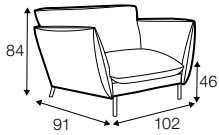

CLS classic

LUX lux

COVERS

FC fixed

armchair

footstool 80x58

2 seater

3 seater

set 1 right / or left
2 seater left / or right
+ chaiselongue right / or left

set 2 right / or left
3 seater left / or right
+ chaiselongue wide right / or left

set 3
3 seater left + corner 90° + 3 seater right

set 4 right / or left
3 seater left / or right + corner 90° + 2 seater right / or left

set 5
2 seater left + corner 90° + 2 seater right

example of leather cover
3 seater

extra dimensions

depth of seat

accessories