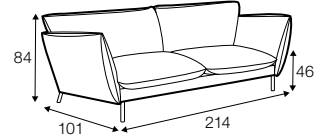

CLS classic

LUX lux

COVERS

FC fixed

armchair

footstool 80x58

2 seater

3 seater

set 1 right / or left
2 seater left / or right
+ chaiselongue right / or left

set 2 right / or left
3 seater left / or right
+ chaiselongue wide right / or left

set 3
3 seater left + corner 90° + 3 seater right

set 4 right / or left
3 seater left / or right + corner 90° + 2 seater right / or left

set 5
2 seater left + corner 90° + 2 seater right

example of leather cover
3 seater

extra dimensions

depth of seat

accessories