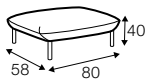

CLS classic

LUX lux

COVERS

FC fixed

armchair

footstool 80x58

2 seater

3 seater

set 1 right / or left
2 seater left / or right
+ chaiselongue right / or left

set 2 right / or left
3 seater left / or right
+ chaiselongue wide right / or left

set 3
3 seater left + corner 90° + 3 seater right

set 4 right / or left
3 seater left / or right + corner 90° + 2 seater right / or left

set 5
2 seater left + corner 90° + 2 seater right

example of leather cover
3 seater

extra dimensions

depth of seat

accessories