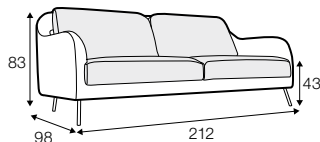

LUX lux

COVERS

FC fixed

armchair

footstool 70x70

2 seater

3 seater

set 1 right / or left

2 seater left / or right + chaiselongue right / or left

set 2

2 seater left + corner 90° + 2 seater right

extra dimensions

depth of seat

accessories

armchair armrest cover 48x22

armrest cover for others 55x22