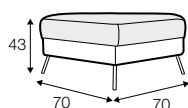

LUX lux

COVERS

FC fixed

armchair

footstool 70x70

2 seater

3 seater

set 1 right / or left

2 seater left / or right + chaiselongue right / or left

set 2

2 seater left + corner 90° + 2 seater right

extra dimensions

depth of seat

accessories

armchair armrest cover 48x22

armrest cover for others 55x22