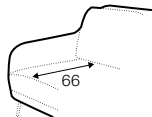

2 seater left / or right + chaiselongue right / or left

set 2

2 seater left + corner 90° + 2 seater right

extra dimensions

depth of seat

accessories

armchair armrest cover 48x22

armrest cover for others 55x22