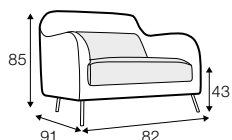

Karin

UPHOLSTERY

fabric

leather

COMFORTS

STD standard

LUX lux

COVERS

FC fixed

armchair