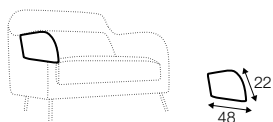

2 seater left / or right + chaiselongue right / or left

set 2

2 seater left + corner 90° + 2 seater right

extra dimensions

depth of seat

accessories

armchair armrest cover 48x22

armrest cover for others 55x22