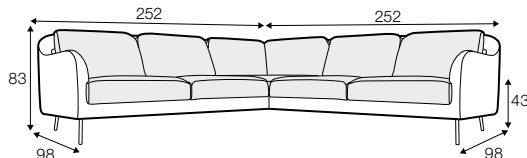

LUX lux

COVERS

FC fixed

armchair

footstool 70x70

2 seater

3 seater

set 1 right / or left

2 seater left / or right + chaiselongue right / or left

set 2

2 seater left + corner 90° + 2 seater right

extra dimensions

depth of seat

accessories

armchair armrest cover 48x22

armrest cover for others 55x22