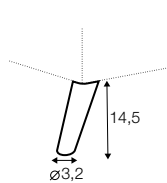

legs

---

no. 141A
wood