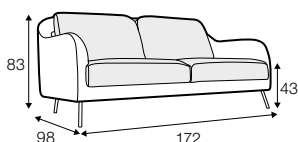

LUX lux

COVERS

FC fixed

armchair

footstool 70x70

2 seater

3 seater

set 1 right / or left

2 seater left / or right + chaiselongue right / or left

set 2

2 seater left + corner 90° + 2 seater right

extra dimensions

depth of seat

accessories

armchair armrest cover 48x22

armrest cover for others 55x22