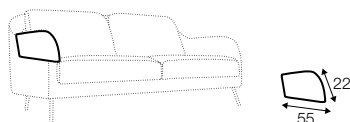

2 seater left / or right + chaiselongue right / or left

set 2

2 seater left + corner 90° + 2 seater right

extra dimensions

depth of seat

accessories

armchair armrest cover 48x22

armrest cover for others 55x22