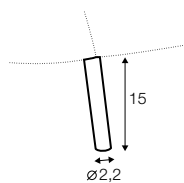

no. 160A
metal chrome,
painted black or grey,
brass gold
and brushed steel*

*please check a cost of brushed steel finish with a sale representative