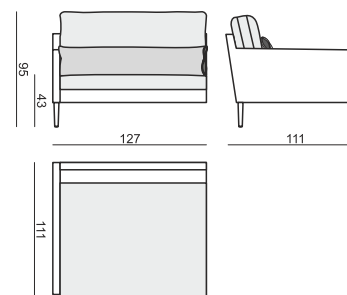

ARMCHAIR

2 SEATER ver. A

2 SEATER ver. C

ELEMENT LEFT (or RIGHT) ver. A

ELEMENT LEFT (or RIGHT) ver. C

ELEMENT DEEP LEFT (or RIGHT) ver. A

ELEMENT DEEP LEFT (or RIGHT) ver. C

option for connecting ELEMENTS

CUSHIONS

LOW BACK CUSHION (for ELEMENT DEEP)

ARMRESTS CUSHION

LENA

tea
& book

LENA

www.sits.eu
FEBRUARY 2016

SET 1 ver. A
ELEMENT LEFT + ELEMENT RIGHT

SET 1 ver. B
ELEMENT LEFT + ELEMENT RIGHT

SET 1 ver. C
ELEMENT LEFT + ELEMENT RIGHT

SET 2 DEEP ver. A
ELEMENT DEEP LEFT + ELEMENT DEEP RIGHT

SET 2 DEEP ver. B
ELEMENT DEEP LEFT + ELEMENT DEEP RIGHT

SET 2 DEEP ver. C
ELEMENT DEEP LEFT + ELEMENT DEEP RIGHT