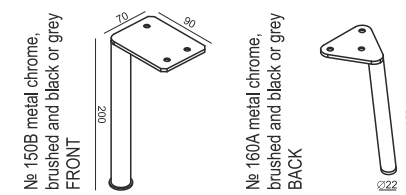

SET 1 ver. B
ELEMENT LEFT + ELEMENT RIGHT

SET 1 ver. C
ELEMENT LEFT + ELEMENT RIGHT

SET 2 DEEP ver. A
ELEMENT DEEP LEFT + ELEMENT DEEP RIGHT

SET 2 DEEP ver. B
ELEMENT DEEP LEFT + ELEMENT DEEP RIGHT

SET 2 DEEP ver. C
ELEMENT DEEP LEFT + ELEMENT DEEP RIGHT

UPHOLSTERY

FABRIC: FC - fix cover or LC - loose cover

FEET

SOFA

ARMCHAIR

ARMCHAIR

STANDARD COMFORT