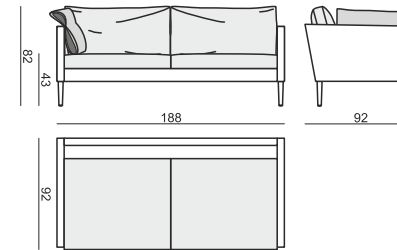

ARMCHAIR

2 SEATER ver. A

2 SEATER ver. C

ELEMENT LEFT (or RIGHT) ver. A

ELEMENT LEFT (or RIGHT) ver. C

ELEMENT DEEP LEFT (or RIGHT) ver. A

ELEMENT DEEP LEFT (or RIGHT) ver. C

option for connecting ELEMENTS

CUSHIONS

LOW BACK CUSHION (for ELEMENT DEEP)

ARMRESTS CUSHION

LENA

tea
& book

LENA

www.sits.eu
FEBRUARY 2016

SET 1 ver. A
ELEMENT LEFT + ELEMENT RIGHT

SET 1 ver. B
ELEMENT LEFT + ELEMENT RIGHT

SET 1 ver. C
ELEMENT LEFT + ELEMENT RIGHT

SET 2 DEEP ver. A
ELEMENT DEEP LEFT + ELEMENT DEEP RIGHT

SET 2 DEEP ver. B
ELEMENT DEEP LEFT + ELEMENT DEEP RIGHT

SET 2 DEEP ver. C
ELEMENT DEEP LEFT + ELEMENT DEEP RIGHT