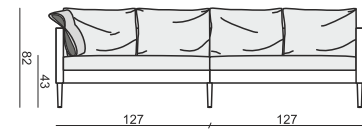

ARMCHAIR

2 SEATER ver. A

2 SEATER ver. C

ELEMENT LEFT (or RIGHT) ver. A

ELEMENT LEFT (or RIGHT) ver. C

ELEMENT DEEP LEFT (or RIGHT) ver. A

ELEMENT DEEP LEFT (or RIGHT) ver. C

option for connecting ELEMENTS

CUSHIONS

LOW BACK CUSHION (for ELEMENT DEEP)

ARMRESTS CUSHION

LENA

tea
& book

LENA

www.sits.eu
FEBRUARY 2016

SET 1 ver. A
ELEMENT LEFT + ELEMENT RIGHT

SET 1 ver. B
ELEMENT LEFT + ELEMENT RIGHT

SET 1 ver. C
ELEMENT LEFT + ELEMENT RIGHT

SET 2 DEEP ver. A
ELEMENT DEEP LEFT + ELEMENT DEEP RIGHT

SET 2 DEEP ver. B
ELEMENT DEEP LEFT + ELEMENT DEEP RIGHT

SET 2 DEEP ver. C
ELEMENT DEEP LEFT + ELEMENT DEEP RIGHT