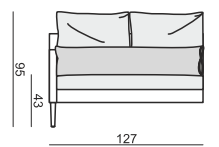

ARMCHAIR

2 SEATER ver. A

2 SEATER ver. C

ELEMENT LEFT (or RIGHT) ver. A

ELEMENT LEFT (or RIGHT) ver. C

ELEMENT DEEP LEFT (or RIGHT) ver. A

ELEMENT DEEP LEFT (or RIGHT) ver. C

option for connecting ELEMENTS

SET 1 ver. B
ELEMENT LEFT + ELEMENT RIGHT

SET 1 ver. C
ELEMENT LEFT + ELEMENT RIGHT

SET 2 DEEP ver. A
ELEMENT DEEP LEFT + ELEMENT DEEP RIGHT

SET 2 DEEP ver. B
ELEMENT DEEP LEFT + ELEMENT DEEP RIGHT

SET 2 DEEP ver. C
ELEMENT DEEP LEFT + ELEMENT DEEP RIGHT