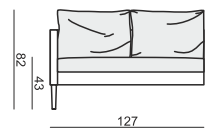

ARMCHAIR

2 SEATER ver. A

2 SEATER ver. C

ELEMENT LEFT (or RIGHT) ver. A

ELEMENT LEFT (or RIGHT) ver. C

ELEMENT DEEP LEFT (or RIGHT) ver. A

ELEMENT DEEP LEFT (or RIGHT) ver. C

option for connecting ELEMENTS

SET 1 ver. B
ELEMENT LEFT + ELEMENT RIGHT

SET 1 ver. C
ELEMENT LEFT + ELEMENT RIGHT

SET 2 DEEP ver. A
ELEMENT DEEP LEFT + ELEMENT DEEP RIGHT

SET 2 DEEP ver. B
ELEMENT DEEP LEFT + ELEMENT DEEP RIGHT

SET 2 DEEP ver. C
ELEMENT DEEP LEFT + ELEMENT DEEP RIGHT