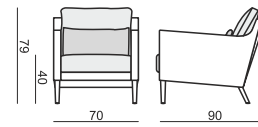

ARMCHAIR

2 SEATER ver. A

2 SEATER ver. C

ELEMENT LEFT (or RIGHT) ver. A

ELEMENT LEFT (or RIGHT) ver. C

ELEMENT DEEP LEFT (or RIGHT) ver. A

ELEMENT DEEP LEFT (or RIGHT) ver. C

option for connecting ELEMENTS

SET 1 ver. B
ELEMENT LEFT + ELEMENT RIGHT

SET 1 ver. C
ELEMENT LEFT + ELEMENT RIGHT

SET 2 DEEP ver. A
ELEMENT DEEP LEFT + ELEMENT DEEP RIGHT

SET 2 DEEP ver. B
ELEMENT DEEP LEFT + ELEMENT DEEP RIGHT

SET 2 DEEP ver. C
ELEMENT DEEP LEFT + ELEMENT DEEP RIGHT