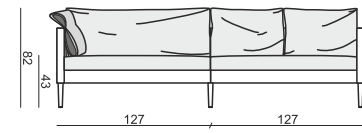

ARMCHAIR

2 SEATER ver. A

2 SEATER ver. C

ELEMENT LEFT (or RIGHT) ver. A

ELEMENT LEFT (or RIGHT) ver. C

ELEMENT DEEP LEFT (or RIGHT) ver. A

ELEMENT DEEP LEFT (or RIGHT) ver. C

option for connecting ELEMENTS

CUSHIONS

LOW BACK CUSHION (for ELEMENT DEEP)

ARMRESTS CUSHION

LENA

tea
& book

LENA

www.sits.eu
FEBRUARY 2016

SET 1 ver. A
ELEMENT LEFT + ELEMENT RIGHT

SET 1 ver. B
ELEMENT LEFT + ELEMENT RIGHT

SET 1 ver. C
ELEMENT LEFT + ELEMENT RIGHT

SET 2 DEEP ver. A
ELEMENT DEEP LEFT + ELEMENT DEEP RIGHT

SET 2 DEEP ver. B
ELEMENT DEEP LEFT + ELEMENT DEEP RIGHT

SET 2 DEEP ver. C
ELEMENT DEEP LEFT + ELEMENT DEEP RIGHT