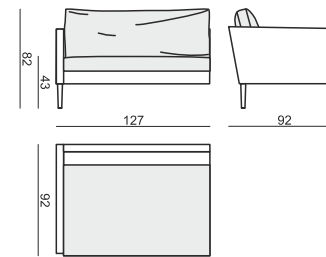

ARMCHAIR

2 SEATER ver. A

2 SEATER ver. C

ELEMENT LEFT (or RIGHT) ver. A

ELEMENT LEFT (or RIGHT) ver. C

ELEMENT DEEP LEFT (or RIGHT) ver. A

ELEMENT DEEP LEFT (or RIGHT) ver. C

option for connecting ELEMENTS

CUSHIONS

LOW BACK CUSHION (for ELEMENT DEEP)

ARMRESTS CUSHION

LENA

tea
& book

LENA

www.sits.eu
FEBRUARY 2016

SET 1 ver. A
ELEMENT LEFT + ELEMENT RIGHT

SET 1 ver. B
ELEMENT LEFT + ELEMENT RIGHT

SET 1 ver. C
ELEMENT LEFT + ELEMENT RIGHT

SET 2 DEEP ver. A
ELEMENT DEEP LEFT + ELEMENT DEEP RIGHT

SET 2 DEEP ver. B
ELEMENT DEEP LEFT + ELEMENT DEEP RIGHT

SET 2 DEEP ver. C
ELEMENT DEEP LEFT + ELEMENT DEEP RIGHT