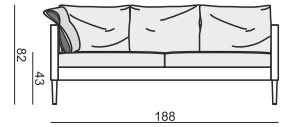

ARMCHAIR

2 SEATER ver. A

2 SEATER ver. C

ELEMENT LEFT (or RIGHT) ver. A

ELEMENT LEFT (or RIGHT) ver. C

ELEMENT DEEP LEFT (or RIGHT) ver. A

ELEMENT DEEP LEFT (or RIGHT) ver. C

option for connecting ELEMENTS

CUSHIONS

LOW BACK CUSHION (for ELEMENT DEEP)

ARMRESTS CUSHION

LENA

tea
& book

LENA

www.sits.eu
FEBRUARY 2016

SET 1 ver. A
ELEMENT LEFT + ELEMENT RIGHT

SET 1 ver. B
ELEMENT LEFT + ELEMENT RIGHT

SET 1 ver. C
ELEMENT LEFT + ELEMENT RIGHT

SET 2 DEEP ver. A
ELEMENT DEEP LEFT + ELEMENT DEEP RIGHT

SET 2 DEEP ver. B
ELEMENT DEEP LEFT + ELEMENT DEEP RIGHT

SET 2 DEEP ver. C
ELEMENT DEEP LEFT + ELEMENT DEEP RIGHT