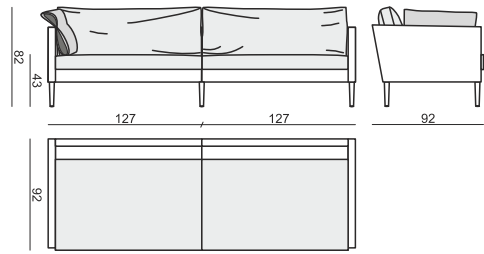

ARMCHAIR

2 SEATER ver. A

2 SEATER ver. C

ELEMENT LEFT (or RIGHT) ver. A

ELEMENT LEFT (or RIGHT) ver. C

ELEMENT DEEP LEFT (or RIGHT) ver. A

ELEMENT DEEP LEFT (or RIGHT) ver. C

option for connecting ELEMENTS

CUSHIONS

LOW BACK CUSHION (for ELEMENT DEEP)

ARMRESTS CUSHION

LENA

tea
& book

LENA

www.sits.eu
FEBRUARY 2016

SET 1 ver. A
ELEMENT LEFT + ELEMENT RIGHT

SET 1 ver. B
ELEMENT LEFT + ELEMENT RIGHT

SET 1 ver. C
ELEMENT LEFT + ELEMENT RIGHT

SET 2 DEEP ver. A
ELEMENT DEEP LEFT + ELEMENT DEEP RIGHT

SET 2 DEEP ver. B
ELEMENT DEEP LEFT + ELEMENT DEEP RIGHT

SET 2 DEEP ver. C
ELEMENT DEEP LEFT + ELEMENT DEEP RIGHT