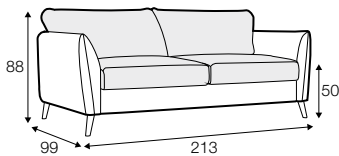

STD standard

FC fixed

sofa bed

All drawings shown height with leg no. 141A H-15.
Two mattresses available: bonell and foam.

armchair sofa bed

3 seater sofa bed

4 seater sofa bed

set 1 right / or left

3 seater sofa bed left / or right + chaiselongue box right / or left

set 2 right / or left

4 seater sofa bed left / or right + chaiselongue box right / or left

box dimensions
set 1

box dimensions
set 2

extra dimensions