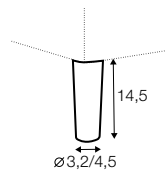

3 seater sofa bed left / or right + chaiselongue box right / or left

set 2 right / or left

4 seater sofa bed left / or right + chaiselongue box right / or left

box dimensions
set 1

box dimensions
set 2

extra dimensions

depth of seat

accessories

armrest protection

legs

no. 91
wood

no. 141A
wood

no. 153
wood

no. 195
metal chrome,
painted black