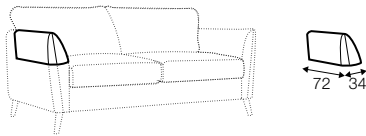

accessories

---

armrest protection