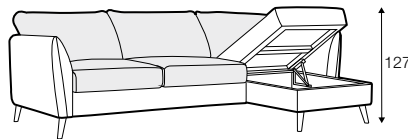

STD standard

FC fixed

sofa bed

All drawings shown height with leg no. 141A H-15.
Two mattresses available: bonell and foam.

armchair sofa bed

3 seater sofa bed

4 seater sofa bed

set 1 right / or left

3 seater sofa bed left / or right + chaiselongue box right / or left

set 2 right / or left

4 seater sofa bed left / or right + chaiselongue box right / or left

box dimensions
set 1

box dimensions
set 2

extra dimensions