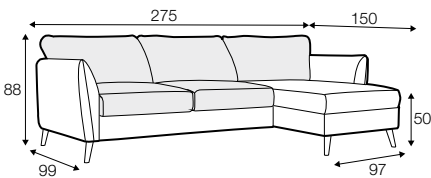

STD standard

FC fixed

sofa bed

All drawings shown height with leg no. 141A H-15.
Two mattresses available: bonell and foam.

armchair sofa bed

3 seater sofa bed

4 seater sofa bed

set 1 right / or left

3 seater sofa bed left / or right + chaiselongue box right / or left

set 2 right / or left

4 seater sofa bed left / or right + chaiselongue box right / or left

box dimensions
set 1

box dimensions
set 2

extra dimensions