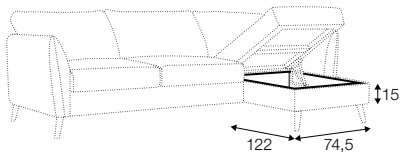

STD standard

FC fixed

sofa bed

All drawings shown height with leg no. 141A H-15.
Two mattresses available: bonell and foam.

armchair sofa bed

3 seater sofa bed

4 seater sofa bed

set 1 right / or left

3 seater sofa bed left / or right + chaiselongue box right / or left

set 2 right / or left

4 seater sofa bed left / or right + chaiselongue box right / or left

box dimensions
set 1

box dimensions
set 2

extra dimensions