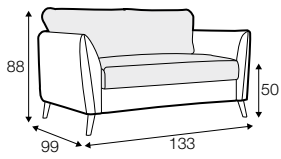

STD standard

FC fixed

sofa bed

All drawings shown height with leg no. 141A H-15.
Two mattresses available: bonell and foam.

armchair sofa bed

3 seater sofa bed

4 seater sofa bed

set 1 right / or left

3 seater sofa bed left / or right + chaiselongue box right / or left

set 2 right / or left

4 seater sofa bed left / or right + chaiselongue box right / or left

box dimensions
set 1

box dimensions
set 2

extra dimensions