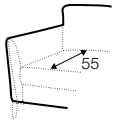

STD standard

FC fixed

sofa bed

All drawings shown height with leg no. 141A H-15.
Two mattresses available: bonell and foam.

armchair sofa bed

3 seater sofa bed

4 seater sofa bed

set 1 right / or left

3 seater sofa bed left / or right + chaiselongue box right / or left

set 2 right / or left

4 seater sofa bed left / or right + chaiselongue box right / or left

box dimensions
set 1

box dimensions
set 2

extra dimensions