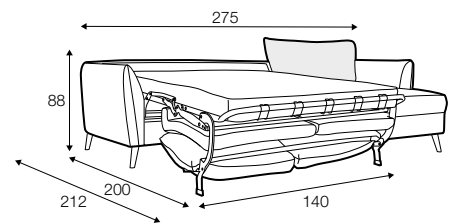

STD standard

FC fixed

sofa bed

All drawings shown height with leg no. 141A H-15.
Two mattresses available: bonell and foam.

armchair sofa bed

3 seater sofa bed

4 seater sofa bed

set 1 right / or left

3 seater sofa bed left / or right + chaiselongue box right / or left

set 2 right / or left

4 seater sofa bed left / or right + chaiselongue box right / or left

box dimensions
set 1

box dimensions
set 2

extra dimensions