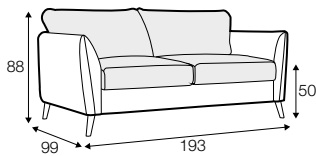

STD standard

FC fixed

sofa bed

All drawings shown height with leg no. 141A H-15.
Two mattresses available: bonell and foam.

armchair sofa bed

3 seater sofa bed

4 seater sofa bed

set 1 right / or left

3 seater sofa bed left / or right + chaiselongue box right / or left

set 2 right / or left

4 seater sofa bed left / or right + chaiselongue box right / or left

box dimensions
set 1

box dimensions
set 2

extra dimensions