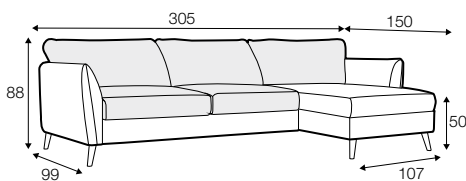

STD standard

FC fixed

sofa bed

All drawings shown height with leg no. 141A H-15.
Two mattresses available: bonell and foam.

armchair sofa bed

3 seater sofa bed

4 seater sofa bed

set 1 right / or left

3 seater sofa bed left / or right + chaiselongue box right / or left

set 2 right / or left

4 seater sofa bed left / or right + chaiselongue box right / or left

box dimensions
set 1

box dimensions
set 2

extra dimensions