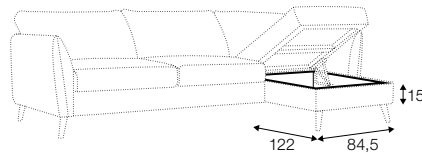

STD standard

FC fixed

sofa bed

All drawings shown height with leg no. 141A H-15.
Two mattresses available: bonell and foam.

armchair sofa bed

3 seater sofa bed

4 seater sofa bed

set 1 right / or left

3 seater sofa bed left / or right + chaiselongue box right / or left

set 2 right / or left

4 seater sofa bed left / or right + chaiselongue box right / or left

box dimensions
set 1

box dimensions
set 2

extra dimensions