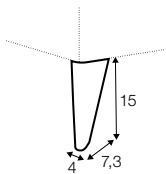

legs

---

no. 91
wood