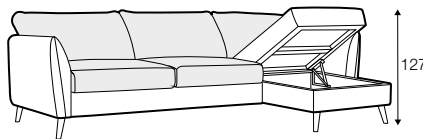

STD standard

FC fixed

sofa bed

All drawings shown height with leg no. 141A H-15.
Two mattresses available: bonell and foam.

armchair sofa bed

3 seater sofa bed

4 seater sofa bed

set 1 right / or left

3 seater sofa bed left / or right + chaiselongue box right / or left

set 2 right / or left

4 seater sofa bed left / or right + chaiselongue box right / or left

box dimensions
set 1

box dimensions
set 2

extra dimensions