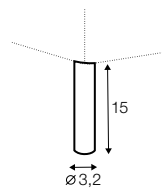

depth of seat

accessories

armrest protection

legs

no. 91
wood

no. 141A
wood

no. 153
wood

no. 195
metal chrome,
painted black