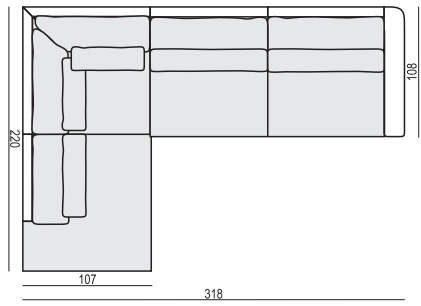

2,5 SEATER

2,5 SEATER LEFT (or RIGHT)

2,5 SEATER without ARMRESTS

3 SEATER

3 SEATER LEFT (or RIGHT)

3 SEATER without ARMRESTS

CHAISELONGUE No. 1 LEFT (or RIGHT)

CHAISELONGUE No. 2 LEFT (or RIGHT)

DIVAN LEFT (or RIGHT)

BENCH LEFT (or RIGHT)

CORNER 90°

FOOTSTOOL 95x72

FOOTSTOOL 107x85

HEADREST 98

HEADREST 85

Example with accesories:

SET 1 LEFT (or RIGHT)

CHAISELONGUE No. 1 LEFT (or RIGHT) + 3 SEATER RIGHT (or LEFT)

SET 2 LEFT (or RIGHT)

DIVAN LEFT (or RIGHT) + 2,5 SEATER RIGHT (or LEFT)

SET 3 LEFT (or RIGHT)

DIVAN LEFT (or RIGHT) + 3 SEATER RIGHT (or LEFT)