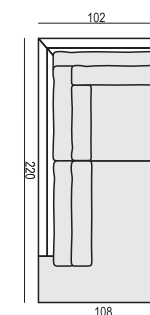

NORA

tea
& book

ARMCHAIR

ARMCHAIR LEFT (or RIGHT)

ARMCHAIR without ARMRESTS

ARMCHAIR WIDE

ARMCHAIR WIDE LEFT (or RIGHT)

ARMCHAIR WIDE without ARMRESTS

2,5 SEATER

2,5 SEATER LEFT (or RIGHT)

2,5 SEATER without ARMRESTS

3 SEATER

3 SEATER LEFT (or RIGHT)

3 SEATER without ARMRESTS

CHAISELONGUE No. 1 LEFT (or RIGHT)

CHAISELONGUE No. 2 LEFT (or RIGHT)

DIVAN LEFT (or RIGHT)

BENCH LEFT (or RIGHT)

CORNER 90°

FOOTSTOOL 95x72

FOOTSTOOL 107x85

HEADREST 98

HEADREST 85

Example with accesories:

SET 1 LEFT (or RIGHT)

CHAISELONGUE No. 1 LEFT (or RIGHT) + 3 SEATER RIGHT (or LEFT)

SET 2 LEFT (or RIGHT)

DIVAN LEFT (or RIGHT) + 2,5 SEATER RIGHT (or LEFT)

SET 3 LEFT (or RIGHT)

DIVAN LEFT (or RIGHT) + 3 SEATER RIGHT (or LEFT)