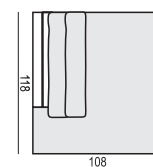

NORA

tea
& book

ARMCHAIR

ARMCHAIR LEFT (or RIGHT)

ARMCHAIR without ARMRESTS

ARMCHAIR WIDE

ARMCHAIR WIDE LEFT (or RIGHT)

ARMCHAIR WIDE without ARMRESTS

2,5 SEATER

2,5 SEATER LEFT (or RIGHT)

2,5 SEATER without ARMRESTS

3 SEATER

3 SEATER LEFT (or RIGHT)

3 SEATER without ARMRESTS

CHAISELONGUE No. 1 LEFT (or RIGHT)

CHAISELONGUE No. 2 LEFT (or RIGHT)

DIVAN LEFT (or RIGHT)

BENCH LEFT (or RIGHT)

CORNER 90°

FOOTSTOOL 95x72

FOOTSTOOL 107x85

HEADREST 98

HEADREST 85

Example with accesories:

SET 1 LEFT (or RIGHT)

CHAISELONGUE No. 1 LEFT (or RIGHT) + 3 SEATER RIGHT (or LEFT)

SET 2 LEFT (or RIGHT)

DIVAN LEFT (or RIGHT) + 2,5 SEATER RIGHT (or LEFT)

SET 3 LEFT (or RIGHT)

DIVAN LEFT (or RIGHT) + 3 SEATER RIGHT (or LEFT)