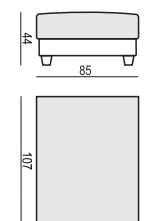

2,5 SEATER

2,5 SEATER LEFT (or RIGHT)

2,5 SEATER without ARMRESTS

3 SEATER

3 SEATER LEFT (or RIGHT)

3 SEATER without ARMRESTS

CHAISELONGUE No. 1 LEFT (or RIGHT)

CHAISELONGUE No. 2 LEFT (or RIGHT)

DIVAN LEFT (or RIGHT)

BENCH LEFT (or RIGHT)

CORNER 90°

FOOTSTOOL 95x72

FOOTSTOOL 107x85

HEADREST 98

HEADREST 85

Example with accesories:

SET 1 LEFT (or RIGHT)

CHAISELONGUE No. 1 LEFT (or RIGHT) + 3 SEATER RIGHT (or LEFT)

SET 2 LEFT (or RIGHT)

DIVAN LEFT (or RIGHT) + 2,5 SEATER RIGHT (or LEFT)

SET 3 LEFT (or RIGHT)

DIVAN LEFT (or RIGHT) + 3 SEATER RIGHT (or LEFT)