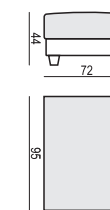

2,5 SEATER

2,5 SEATER LEFT (or RIGHT)

2,5 SEATER without ARMRESTS

3 SEATER

3 SEATER LEFT (or RIGHT)

3 SEATER without ARMRESTS

CHAISELONGUE No. 1 LEFT (or RIGHT)

CHAISELONGUE No. 2 LEFT (or RIGHT)

DIVAN LEFT (or RIGHT)

BENCH LEFT (or RIGHT)

CORNER 90°

FOOTSTOOL 95x72

FOOTSTOOL 107x85

HEADREST 98

HEADREST 85

Example with accesories:

SET 1 LEFT (or RIGHT)

CHAISELONGUE No. 1 LEFT (or RIGHT) + 3 SEATER RIGHT (or LEFT)

SET 2 LEFT (or RIGHT)

DIVAN LEFT (or RIGHT) + 2,5 SEATER RIGHT (or LEFT)

SET 3 LEFT (or RIGHT)

DIVAN LEFT (or RIGHT) + 3 SEATER RIGHT (or LEFT)