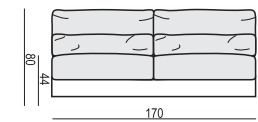

NORA

tea
& book

ARMCHAIR

ARMCHAIR LEFT (or RIGHT)

ARMCHAIR without ARMRESTS

ARMCHAIR WIDE

ARMCHAIR WIDE LEFT (or RIGHT)

ARMCHAIR WIDE without ARMRESTS

2,5 SEATER

2,5 SEATER LEFT (or RIGHT)

2,5 SEATER without ARMRESTS

3 SEATER

3 SEATER LEFT (or RIGHT)

3 SEATER without ARMRESTS

CHAISELONGUE No. 1 LEFT (or RIGHT)

CHAISELONGUE No. 2 LEFT (or RIGHT)

DIVAN LEFT (or RIGHT)

BENCH LEFT (or RIGHT)

CORNER 90°

FOOTSTOOL 95x72

FOOTSTOOL 107x85

HEADREST 98

HEADREST 85

Example with accesories:

SET 1 LEFT (or RIGHT)

CHAISELONGUE No. 1 LEFT (or RIGHT) + 3 SEATER RIGHT (or LEFT)

SET 2 LEFT (or RIGHT)

DIVAN LEFT (or RIGHT) + 2,5 SEATER RIGHT (or LEFT)

SET 3 LEFT (or RIGHT)

DIVAN LEFT (or RIGHT) + 3 SEATER RIGHT (or LEFT)