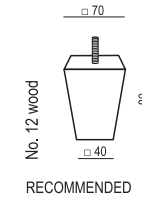

FEET

CLASSIC COMFORT

1. polyurethane foam/high resilient polyurethane foam
2. silicone balls
3. springs
4. FSC® certified solid wood and wood based elements
5. fabric
6. FSC® certified solid wood

LUX COMFORT

1. polyurethane foam/high resilient polyurethane foam
2. cushion chamber with mix of feather and silicone balls
3. springs
4. FSC® certified solid wood and wood based elements
5. fabric
6. FSC® certified solid wood