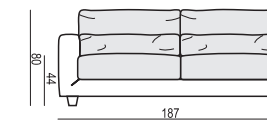

NORA

tea
& book

ARMCHAIR

ARMCHAIR LEFT (or RIGHT)

ARMCHAIR without ARMRESTS

ARMCHAIR WIDE

ARMCHAIR WIDE LEFT (or RIGHT)

ARMCHAIR WIDE without ARMRESTS

2,5 SEATER

2,5 SEATER LEFT (or RIGHT)

2,5 SEATER without ARMRESTS

3 SEATER

3 SEATER LEFT (or RIGHT)

3 SEATER without ARMRESTS

CHAISELONGUE No. 1 LEFT (or RIGHT)

CHAISELONGUE No. 2 LEFT (or RIGHT)

DIVAN LEFT (or RIGHT)

BENCH LEFT (or RIGHT)

CORNER 90°

FOOTSTOOL 95x72

FOOTSTOOL 107x85

HEADREST 98

HEADREST 85

Example with accesories:

SET 1 LEFT (or RIGHT)

CHAISELONGUE No. 1 LEFT (or RIGHT) + 3 SEATER RIGHT (or LEFT)

SET 2 LEFT (or RIGHT)

DIVAN LEFT (or RIGHT) + 2,5 SEATER RIGHT (or LEFT)

SET 3 LEFT (or RIGHT)

DIVAN LEFT (or RIGHT) + 3 SEATER RIGHT (or LEFT)