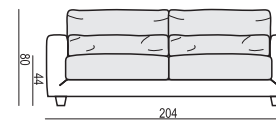

NORA

tea
& book

ARMCHAIR

ARMCHAIR LEFT (or RIGHT)

ARMCHAIR without ARMRESTS

ARMCHAIR WIDE

ARMCHAIR WIDE LEFT (or RIGHT)

ARMCHAIR WIDE without ARMRESTS

2,5 SEATER

2,5 SEATER LEFT (or RIGHT)

2,5 SEATER without ARMRESTS

3 SEATER

3 SEATER LEFT (or RIGHT)

3 SEATER without ARMRESTS

CHAISELONGUE No. 1 LEFT (or RIGHT)

CHAISELONGUE No. 2 LEFT (or RIGHT)

DIVAN LEFT (or RIGHT)

BENCH LEFT (or RIGHT)

CORNER 90°

FOOTSTOOL 95x72

FOOTSTOOL 107x85

HEADREST 98

HEADREST 85

Example with accesories:

SET 1 LEFT (or RIGHT)

CHAISELONGUE No. 1 LEFT (or RIGHT) + 3 SEATER RIGHT (or LEFT)

SET 2 LEFT (or RIGHT)

DIVAN LEFT (or RIGHT) + 2,5 SEATER RIGHT (or LEFT)

SET 3 LEFT (or RIGHT)

DIVAN LEFT (or RIGHT) + 3 SEATER RIGHT (or LEFT)