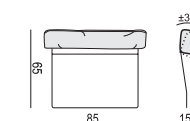

2,5 SEATER

2,5 SEATER LEFT (or RIGHT)

2,5 SEATER without ARMRESTS

3 SEATER

3 SEATER LEFT (or RIGHT)

3 SEATER without ARMRESTS

CHAISELONGUE No. 1 LEFT (or RIGHT)

CHAISELONGUE No. 2 LEFT (or RIGHT)

DIVAN LEFT (or RIGHT)

BENCH LEFT (or RIGHT)

CORNER 90°

FOOTSTOOL 95x72

FOOTSTOOL 107x85

HEADREST 98

HEADREST 85

Example with accesories:

SET 1 LEFT (or RIGHT)

CHAISELONGUE No. 1 LEFT (or RIGHT) + 3 SEATER RIGHT (or LEFT)

SET 2 LEFT (or RIGHT)

DIVAN LEFT (or RIGHT) + 2,5 SEATER RIGHT (or LEFT)

SET 3 LEFT (or RIGHT)

DIVAN LEFT (or RIGHT) + 3 SEATER RIGHT (or LEFT)