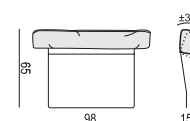

2,5 SEATER

2,5 SEATER LEFT (or RIGHT)

2,5 SEATER without ARMRESTS

3 SEATER

3 SEATER LEFT (or RIGHT)

3 SEATER without ARMRESTS

CHAISELONGUE No. 1 LEFT (or RIGHT)

CHAISELONGUE No. 2 LEFT (or RIGHT)

DIVAN LEFT (or RIGHT)

BENCH LEFT (or RIGHT)

CORNER 90°

FOOTSTOOL 95x72

FOOTSTOOL 107x85

HEADREST 98

HEADREST 85

Example with accesories:

SET 1 LEFT (or RIGHT)

CHAISELONGUE No. 1 LEFT (or RIGHT) + 3 SEATER RIGHT (or LEFT)

SET 2 LEFT (or RIGHT)

DIVAN LEFT (or RIGHT) + 2,5 SEATER RIGHT (or LEFT)

SET 3 LEFT (or RIGHT)

DIVAN LEFT (or RIGHT) + 3 SEATER RIGHT (or LEFT)