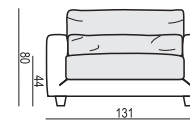

NORA

tea
& book

ARMCHAIR

ARMCHAIR LEFT (or RIGHT)

ARMCHAIR without ARMRESTS

ARMCHAIR WIDE

ARMCHAIR WIDE LEFT (or RIGHT)

ARMCHAIR WIDE without ARMRESTS

2,5 SEATER

2,5 SEATER LEFT (or RIGHT)

2,5 SEATER without ARMRESTS

3 SEATER

3 SEATER LEFT (or RIGHT)

3 SEATER without ARMRESTS

CHAISELONGUE No. 1 LEFT (or RIGHT)

CHAISELONGUE No. 2 LEFT (or RIGHT)

DIVAN LEFT (or RIGHT)

BENCH LEFT (or RIGHT)

CORNER 90°

FOOTSTOOL 95x72

FOOTSTOOL 107x85

HEADREST 98

HEADREST 85

Example with accesories:

SET 1 LEFT (or RIGHT)

CHAISELONGUE No. 1 LEFT (or RIGHT) + 3 SEATER RIGHT (or LEFT)

SET 2 LEFT (or RIGHT)

DIVAN LEFT (or RIGHT) + 2,5 SEATER RIGHT (or LEFT)

SET 3 LEFT (or RIGHT)

DIVAN LEFT (or RIGHT) + 3 SEATER RIGHT (or LEFT)