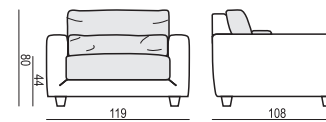

NORA

tea
& book

ARMCHAIR

ARMCHAIR LEFT (or RIGHT)

ARMCHAIR without ARMRESTS

ARMCHAIR WIDE

ARMCHAIR WIDE LEFT (or RIGHT)

ARMCHAIR WIDE without ARMRESTS

2,5 SEATER

2,5 SEATER LEFT (or RIGHT)

2,5 SEATER without ARMRESTS

3 SEATER

3 SEATER LEFT (or RIGHT)

3 SEATER without ARMRESTS

CHAISELONGUE No. 1 LEFT (or RIGHT)

CHAISELONGUE No. 2 LEFT (or RIGHT)

DIVAN LEFT (or RIGHT)

BENCH LEFT (or RIGHT)

CORNER 90°

FOOTSTOOL 95x72

FOOTSTOOL 107x85

HEADREST 98

HEADREST 85

Example with accesories:

SET 1 LEFT (or RIGHT)

CHAISELONGUE No. 1 LEFT (or RIGHT) + 3 SEATER RIGHT (or LEFT)

SET 2 LEFT (or RIGHT)

DIVAN LEFT (or RIGHT) + 2,5 SEATER RIGHT (or LEFT)

SET 3 LEFT (or RIGHT)

DIVAN LEFT (or RIGHT) + 3 SEATER RIGHT (or LEFT)