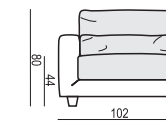

NORA

tea
& book

ARMCHAIR

ARMCHAIR LEFT (or RIGHT)

ARMCHAIR without ARMRESTS

ARMCHAIR WIDE

ARMCHAIR WIDE LEFT (or RIGHT)

ARMCHAIR WIDE without ARMRESTS

2,5 SEATER

2,5 SEATER LEFT (or RIGHT)

2,5 SEATER without ARMRESTS

3 SEATER

3 SEATER LEFT (or RIGHT)

3 SEATER without ARMRESTS

CHAISELONGUE No. 1 LEFT (or RIGHT)

CHAISELONGUE No. 2 LEFT (or RIGHT)

DIVAN LEFT (or RIGHT)

BENCH LEFT (or RIGHT)

CORNER 90°

FOOTSTOOL 95x72

FOOTSTOOL 107x85

HEADREST 98

HEADREST 85

Example with accesories:

SET 1 LEFT (or RIGHT)

CHAISELONGUE No. 1 LEFT (or RIGHT) + 3 SEATER RIGHT (or LEFT)

SET 2 LEFT (or RIGHT)

DIVAN LEFT (or RIGHT) + 2,5 SEATER RIGHT (or LEFT)

SET 3 LEFT (or RIGHT)

DIVAN LEFT (or RIGHT) + 3 SEATER RIGHT (or LEFT)