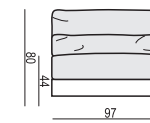

NORA

tea
& book

ARMCHAIR

ARMCHAIR LEFT (or RIGHT)

ARMCHAIR without ARMRESTS

ARMCHAIR WIDE

ARMCHAIR WIDE LEFT (or RIGHT)

ARMCHAIR WIDE without ARMRESTS

2,5 SEATER

2,5 SEATER LEFT (or RIGHT)

2,5 SEATER without ARMRESTS

3 SEATER

3 SEATER LEFT (or RIGHT)

3 SEATER without ARMRESTS

CHAISELONGUE No. 1 LEFT (or RIGHT)

CHAISELONGUE No. 2 LEFT (or RIGHT)

DIVAN LEFT (or RIGHT)

BENCH LEFT (or RIGHT)

CORNER 90°

FOOTSTOOL 95x72

FOOTSTOOL 107x85

HEADREST 98

HEADREST 85

Example with accesories:

SET 1 LEFT (or RIGHT)

CHAISELONGUE No. 1 LEFT (or RIGHT) + 3 SEATER RIGHT (or LEFT)

SET 2 LEFT (or RIGHT)

DIVAN LEFT (or RIGHT) + 2,5 SEATER RIGHT (or LEFT)

SET 3 LEFT (or RIGHT)

DIVAN LEFT (or RIGHT) + 3 SEATER RIGHT (or LEFT)