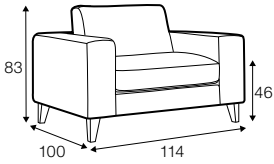

PRE premium

RICH rich

FC fixed

modular system

armchair

armchair wide

footstool 90x70

footstool 100x90

2 seater

3 seater

3XL seater

set 1 right / or left

2 seater left / or right + chaiselongue right / or left

set 2 right / or left

3 seater left / or right + chaiselongue long right / or left

set 6 right / or left

3 seater left / or right + corner 90° + bench right / or left

set 7 right / or left

2 seater left / or right + corner 90° + bench right / or left

modular system

elements of the modular system

armchair
left / or right