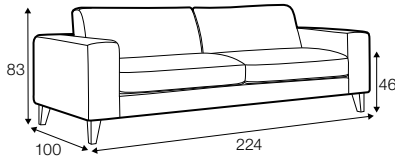

PRE premium

RICH rich

FC fixed

modular system

armchair

armchair wide

footstool 90x70

footstool 100x90

2 seater

3 seater

3XL seater

set 1 right / or left

2 seater left / or right + chaiselongue right / or left

set 2 right / or left

3 seater left / or right + chaiselongue long right / or left

set 6 right / or left

3 seater left / or right + corner 90° + bench right / or left

set 7 right / or left

2 seater left / or right + corner 90° + bench right / or left

modular system

elements of the modular system

armchair
left / or right