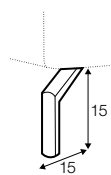

no. 119
metal chrome,
painted black or grey
and brushed steel*

*please check a cost of brushed steel finish with a sale representative.