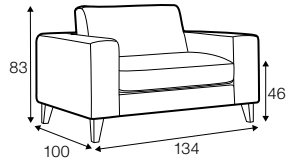

PRE premium

RICH rich

FC fixed

modular system

armchair

armchair wide

footstool 90x70

footstool 100x90

2 seater

3 seater

3XL seater

set 1 right / or left

2 seater left / or right + chaiselongue right / or left

set 2 right / or left

3 seater left / or right + chaiselongue long right / or left

set 6 right / or left