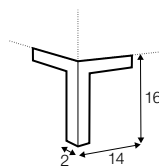

chaiselongue right / or left

chaiselongue long right / or left

bench right / or left

corner 90°

extra dimensions

depth of seat

accessories

headrest with roll L-50

headrest with roll L-70

endpart left / or right

comforts

comfort premium

comfort rich

legs

no. 109
wood

no. 47
metal chrome,
painted black or grey
and brushed steel*