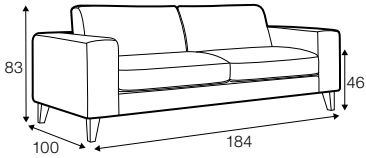

PRE premium

RICH rich

FC fixed

modular system

armchair

armchair wide

footstool 90x70

footstool 100x90

2 seater

3 seater

3XL seater

set 1 right / or left

2 seater left / or right + chaiselongue right / or left

set 2 right / or left

3 seater left / or right + chaiselongue long right / or left

set 6 right / or left