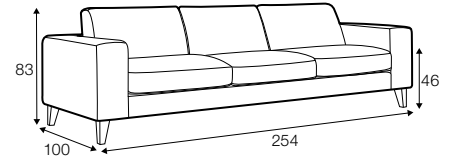

PRE premium

RICH rich

FC fixed

modular system

armchair

armchair wide

footstool 90x70

footstool 100x90

2 seater

3 seater

3XL seater

set 1 right / or left

2 seater left / or right + chaiselongue right / or left

set 2 right / or left

3 seater left / or right + chaiselongue long right / or left

set 6 right / or left