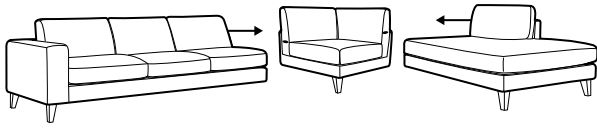

PRE premium

RICH rich

FC fixed

modular system

armchair

armchair wide

footstool 90x70

footstool 100x90

2 seater

3 seater

3XL seater

set 1 right / or left

2 seater left / or right + chaiselongue right / or left

set 2 right / or left

3 seater left / or right + chaiselongue long right / or left

set 6 right / or left

3 seater left / or right + corner 90° + bench right / or left

set 7 right / or left

2 seater left / or right + corner 90° + bench right / or left

modular system

elements of the modular system

armchair
left / or right

armchair
without armrests

armchair wide
left / or right

armchair wide
without armrests

2 seater left / or right

2 seater without armrests

3 seater left / or right

3 seater without armrests

3XL seater left / or right