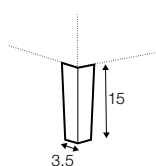

chaiselongue right / or left

chaiselongue long right / or left

bench right / or left

corner 90°

extra dimensions

depth of seat

accessories

headrest with roll L-50

headrest with roll L-70

endpart left / or right

comforts

comfort premium

comfort rich

legs

no. 109
wood

no. 47
metal chrome,
painted black or grey
and brushed steel*