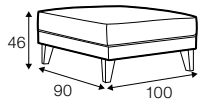

PRE premium

RICH rich

FC fixed

modular system

armchair

armchair wide

footstool 90x70

footstool 100x90

2 seater

3 seater

3XL seater

set 1 right / or left

2 seater left / or right + chaiselongue right / or left

set 2 right / or left

3 seater left / or right + chaiselongue long right / or left

set 6 right / or left

3 seater left / or right + corner 90° + bench right / or left

set 7 right / or left

2 seater left / or right + corner 90° + bench right / or left

modular system

elements of the modular system

armchair
left / or right