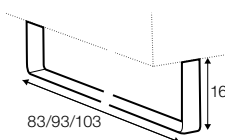

chaiselongue right / or left

chaiselongue long right / or left

bench right / or left

corner 90°

extra dimensions

depth of seat

accessories

headrest with roll L-50

headrest with roll L-70

endpart left / or right

comforts

comfort premium

comfort rich

legs

no. 109
wood

no. 47
metal chrome,
painted black or grey
and brushed steel*