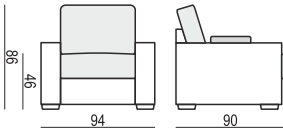

SITS
— *comfortable life*

home
& family

PHOENIX

PHOENIX

SITS reserves the right to change construction of products and components used due to improving durability of product and customer satisfaction without any further notice. Explicit ± 2 cm tolerance of all elements sizes.

www.sits.eu
NOVEMBER 2018

ARMCHAIR

FOOTSTOOL

2 SEATER

2,5 SEATER

3 SEATER

3,5 SEATER

SET 1 LEFT (or RIGHT)