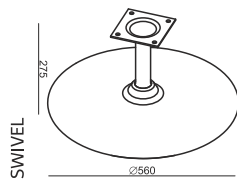

www.sits.eu
JANUARY 2016

ARMCHAIR

ARMCHAIR SWIVEL

UPHOLSTERY

FABRIC or LEATHER: FC - fix cover

FEET

COMFORT