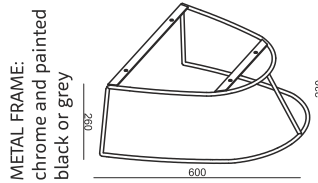

www.sits.eu
JANUARY 2016

ARMCHAIR

ARMCHAIR SWIVEL

UPHOLSTERY

FABRIC or LEATHER: FC - fix cover

FEET

COMFORT