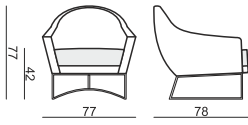

SHELL

SITS reserves the right to change construction of products and components used due to improving durability of product and customer satisfaction without any further notice. Explicit ± 2 cm tolerance of all elements sizes.

www.sits.eu
JANUARY 2016

ARMCHAIR