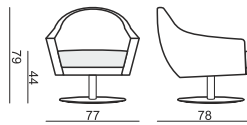

ARMCHAIR SWIVEL