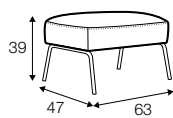

COVERS

FC fixed

armchair

footstool 63x47

armchair with detail

extra dimensions

depth of seat

depth of seat
without cushion

accessories

armrest protection

legs

metal frame to armchair
black or grey

metal frame to footstool
black or grey

Sits reserves the right to change construction of products and components used due to improving durability of product and customer satisfaction without any further notice. Explicit ± 2 cm tolerance of all elements sizes.