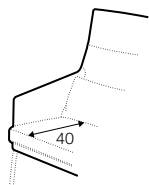

COVERS

FC fixed

armchair

footstool 63x47

armchair with detail

extra dimensions

depth of seat

depth of seat
without cushion

accessories

armrest protection

legs

metal frame to armchair
black or grey

metal frame to footstool
black or grey

Sits reserves the right to change construction of products and components used due to improving durability of product and customer satisfaction without any further notice. Explicit ± 2 cm tolerance of all elements sizes.