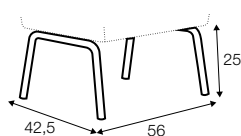

COVERS

FC fixed

armchair

footstool 63x47

armchair with detail

extra dimensions

depth of seat

depth of seat
without cushion

accessories

armrest protection

legs

metal frame to armchair
black or grey

metal frame to footstool
black or grey

Sits reserves the right to change construction of products and components used due to improving durability of product and customer satisfaction without any further notice. Explicit ± 2 cm tolerance of all elements sizes.