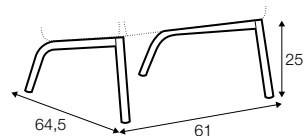

COVERS

FC fixed

armchair

footstool 63x47

armchair with detail

extra dimensions

depth of seat

depth of seat
without cushion

accessories

armrest protection

legs

metal frame to armchair
black or grey

metal frame to footstool
black or grey

Sits reserves the right to change construction of products and components used due to improving durability of product and customer satisfaction without any further notice. Explicit ± 2 cm tolerance of all elements sizes.