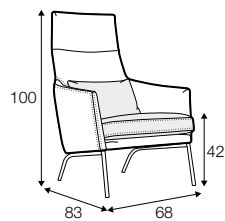

COVERS

FC fixed

armchair

footstool 63x47

armchair with detail

extra dimensions

depth of seat

depth of seat
without cushion

accessories

armrest protection

legs

metal frame to armchair
black or grey

metal frame to footstool
black or grey

Sits reserves the right to change construction of products and components used due to improving durability of product and customer satisfaction without any further notice. Explicit ± 2 cm tolerance of all elements sizes.