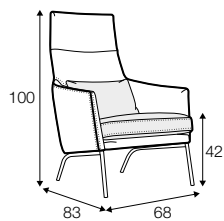

COVERS

FC fixed

armchair

footstool 63x47

armchair with detail

extra dimensions

depth of seat

depth of seat
without cushion

accessories

armrest protection

legs

metal frame to armchair
black or grey

metal frame to footstool
black or grey

Sits reserves the right to change construction of products and components used due to improving durability of product and customer satisfaction without any further notice. Explicit ± 2 cm tolerance of all elements sizes.