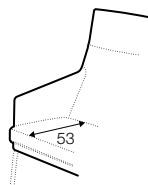

COVERS

FC fixed

armchair

footstool 63x47

armchair with detail

extra dimensions

depth of seat

depth of seat
without cushion

accessories

armrest protection

legs

metal frame to armchair
black or grey

metal frame to footstool
black or grey

Sits reserves the right to change construction of products and components used due to improving durability of product and customer satisfaction without any further notice. Explicit ± 2 cm tolerance of all elements sizes.