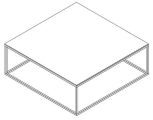

■ T18407X

ALL PICTURES SHOWN ARE FOR ILLUSTRATIVE PURPOSE ONLY. ACTUAL PRODUCT MAY VARY DUE TO PRODUCT ENHANCEMENT.

SCHEMATICS

SQUARE CORNER

45cm x 45cm H 53cm
17,72" x 17,72" H 20,87"

45cm x 45cm H 54cm
17,72" x 17,72" H 21,26"

SQUARE CENTRAL

90cm x 90cm H 33cm
35,43" x 35,43" H 12,99"

90cm x 90cm H 34cm
35,43" x 35,43" H 13,39"

ROUND CORNER

45cm H 56cm
17,72" H 22,05"

ROUND CENTRAL

90cm H 33cm
35,43" H 12,99"

FINISHINGS