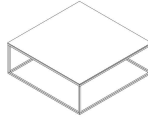

■ T18407X

ALL PICTURES SHOWN ARE FOR ILLUSTRATIVE PURPOSE ONLY. ACTUAL PRODUCT MAY VARY DUE TO PRODUCT ENHANCEMENT.

SCHEMATICS

SQUARE CORNER

45cm x 45cm H 53cm
17,72" x 17,72" H 20,87"

45cm x 45cm H 54cm
17,72" x 17,72" H 21,26"

SQUARE CENTRAL

90cm x 90cm H 33cm
35,43" x 35,43" H 12,99"

90cm x 90cm H 34cm
35,43" x 35,43" H 13,39"

ROUND CORNER

45cm H 56cm
17,72" H 22,05"

ROUND CENTRAL

90cm H 33cm
35,43" H 12,99"

FINISHINGS