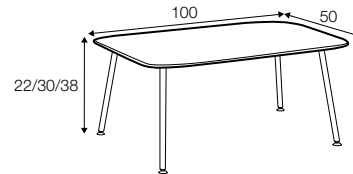

# Tetris

coffee table 1 110x80

coffee table 2 80x80

coffee table 3 100x50

coffee table 1B 110x80

coffee table 2B 80x80

coffee table 3B 100x50

coffee table 4 110x110

**example**

coffee table 1 110x80 + coffee table 2B 80x80  
+ coffee table 3B 100x50

**available materials for top**

wood: bleached oak

wood: oak

wood: white

wood: black

**available materials for legs**

metal: white

metal: grey

metal: black

Sits reserves the right to change construction of products and components used due to improving durability of product and customer satisfaction without any further notice. Explicit ± 2 cm tolerance of all elements sizes.