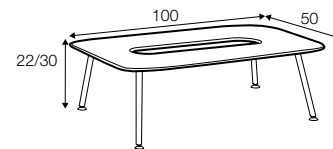

# Tetris

coffee table 1 110x80

coffee table 2 80x80

coffee table 3 100x50

coffee table 1B 110x80

coffee table 2B 80x80

coffee table 3B 100x50

coffee table 4 110x110

**example**

coffee table 1 110x80 + coffee table 2B 80x80  
+ coffee table 3B 100x50

**available materials for top**

wood: bleached oak

wood: oak

wood: white

wood: black

**available materials for legs**

metal: white

metal: grey

metal: black

Sits reserves the right to change construction of products and components used due to improving durability of product and customer satisfaction without any further notice. Explicit ± 2 cm tolerance of all elements sizes.