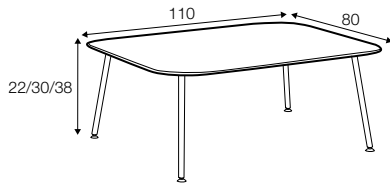

# Tetris

coffee table 1 110x80

coffee table 2 80x80

coffee table 3 100x50

coffee table 1B 110x80

coffee table 2B 80x80

coffee table 3B 100x50

coffee table 4 110x110

**example**

coffee table 1 110x80 + coffee table 2B 80x80  
+ coffee table 3B 100x50

**available materials for top**

wood: bleached oak

wood: oak

wood: white

wood: black

**available materials for legs**

metal: white

metal: grey

metal: black

Sits reserves the right to change construction of products and components used due to improving durability of product and customer satisfaction without any further notice. Explicit ± 2 cm tolerance of all elements sizes.