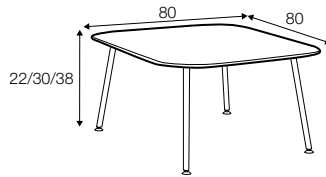

# Tetris

SITS

# Tetris

coffee table 1 110x80

coffee table 2 80x80

coffee table 3 100x50

coffee table 1B 110x80

coffee table 2B 80x80

coffee table 3B 100x50

coffee table 4 110x110

**example**

coffee table 1 110x80 + coffee table 2B 80x80  
+ coffee table 3B 100x50

**available materials for top**

wood: bleached oak

wood: oak

wood: white

wood: black

**available materials for legs**

metal: white

metal: grey

metal: black

Sits reserves the right to change construction of products and components used due to improving durability of product and customer satisfaction without any further notice. Explicit ± 2 cm tolerance of all elements sizes.