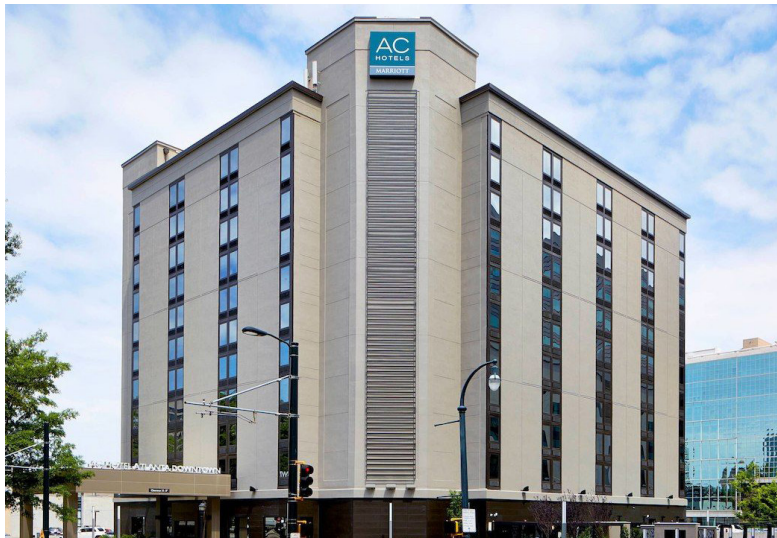

- Cane-line SoftTouch®
- QuickDry system

SEE FULL FURNITURE LIST

www.cane-line.com

AC HOTEL ATLANTA DOWNTOWN, NORTH AMERICA

A new way to experience Atlanta

Located in the epicenter of a vibrant downtown neighbourhood, AC Hotel Atlanta Downtown is the ideal destination for those looking to cultivate creativity, connections and memorable experiences. With interior design featuring a sleek, modern mixture of glass and marble, the hotel couples the cosmopolitan flair of the surrounding urban landscape with a touch of European sophistication. The tranquil Zen garden provides a welcome respite from the hustle and bustle of the city, while the AC Lounge – a dynamic co-working space by day and hub of social buzz by night – flows seamlessly with the lively urban landscape just beyond the lobby doors. Whether travelling for business or leisure, the hotel is an experience that offers a chic city stay with the warmth of the South.

HOTEL LINDE, AUSTRIA

Wake up to the soft sound of the waves

A privately operated four star hotel on the Maria Wörth peninsula that captivates with its unique location by a beautiful lake with a breathtaking landscape. At Hotel Linde you will find an island of relaxation and repose. The lake is literally everywhere, whether you enjoy the view from your balcony, relax on the hotel beach, have a drink at the lakeside bar, relax in the panorama sauna or sit by the hotel lobby's fireplace. At the tip of the peninsula of Maria Wörth, Hotel Linde four star hotel offers an unforgettable location.