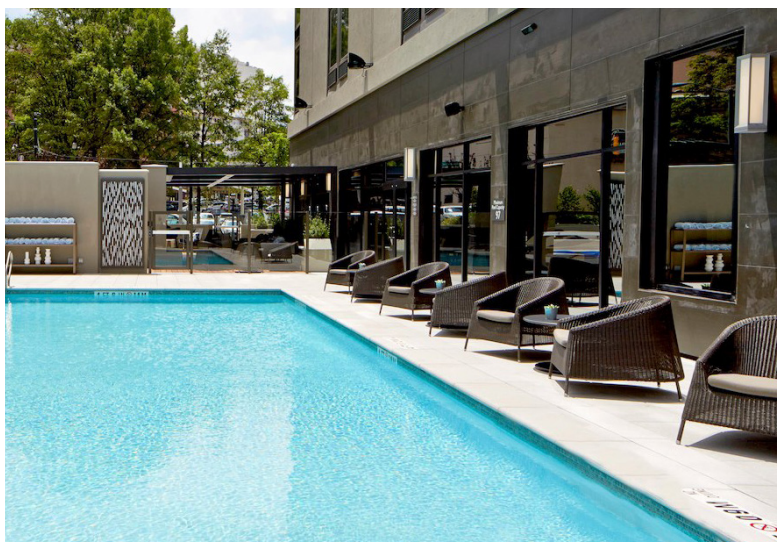

Breeze | Design by Strand+Hvass
• Cane-line Weave®

Go | Design by Cane-line design team
• Aluminium

Kingston | Design by Foersom & Hiort-Lorenzen MDD
• Cane-line Weave®

SEE FULL FURNITURE LIST
www.cane-line.com