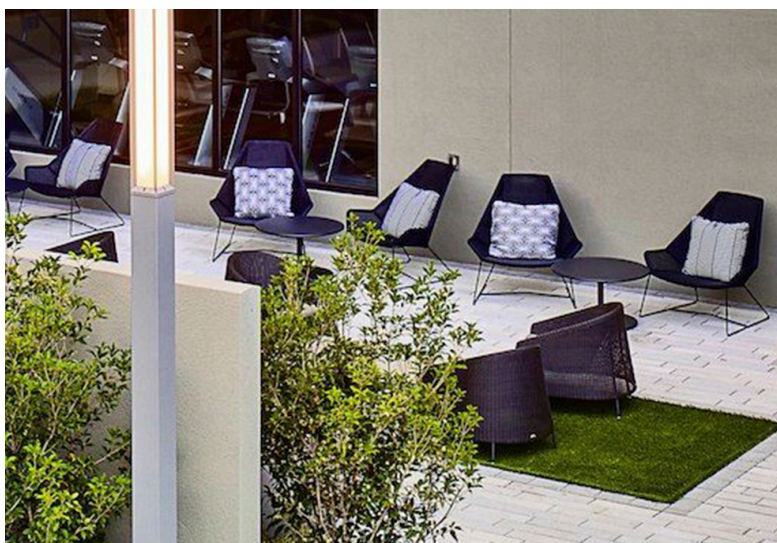

Breeze | Design by Strand+Hvass
• Cane-line Weave®

Go | Design by Cane-line design team
• Aluminium

Kingston | Design by Foersom & Hiort-Lorenzen MDD
• Cane-line Weave®

SEE FULL FURNITURE LIST
www.cane-line.com